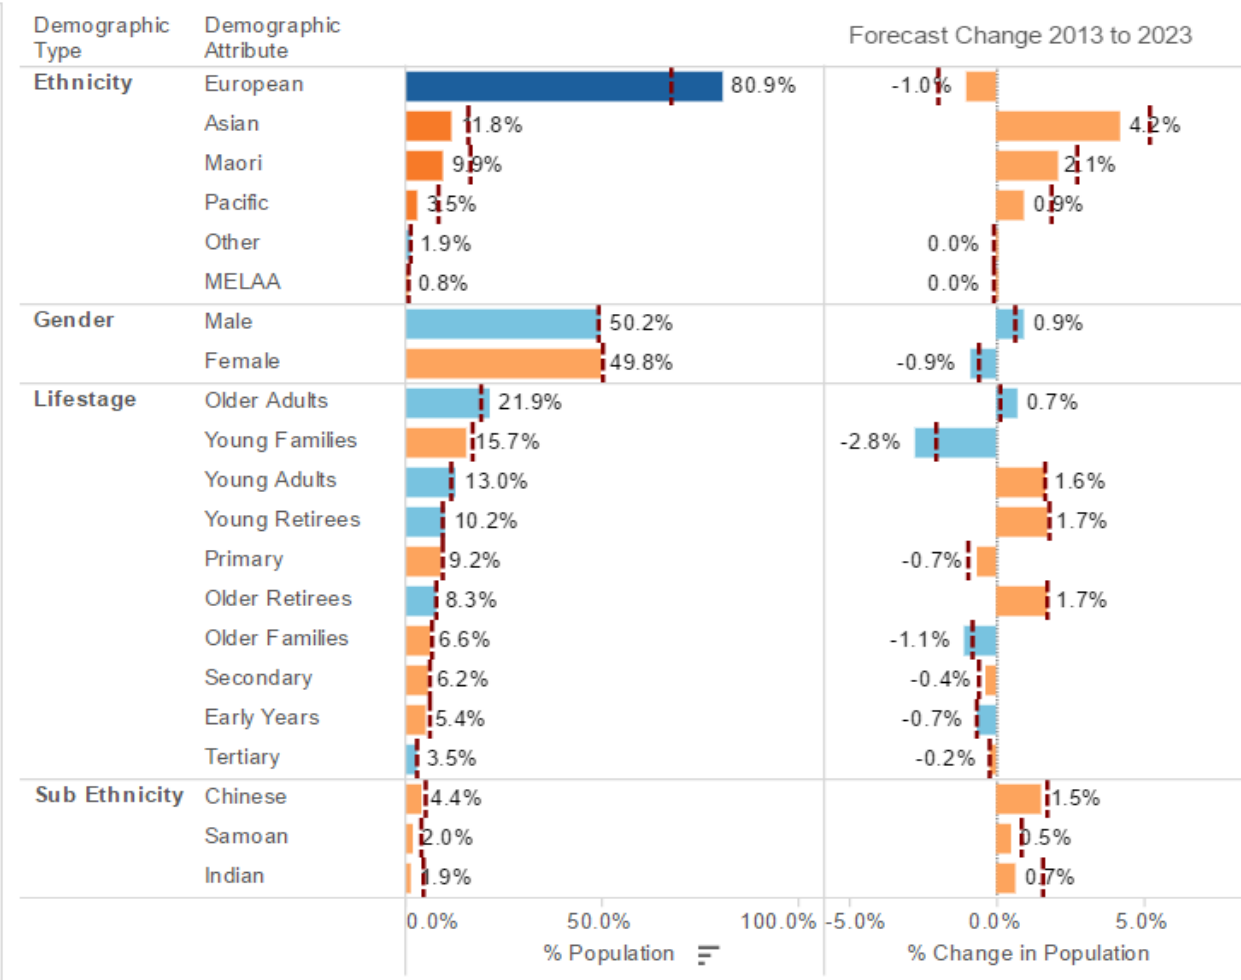

Demographic Forecast for Canterbury Region

All Area Units

Population in Forecast Year

Diff from National %