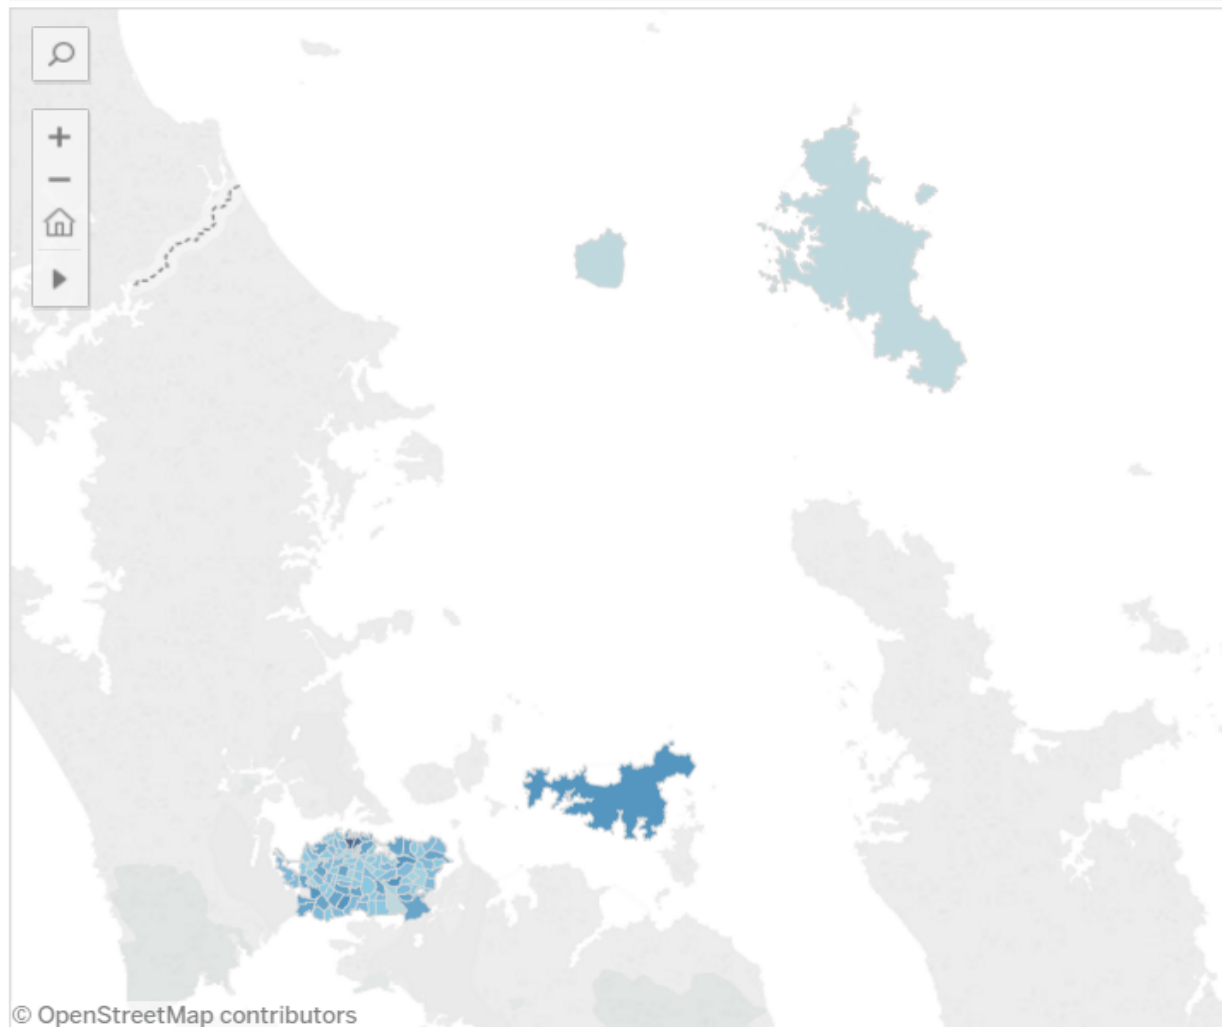

Choose Measure for Map

Population in Forecast Year

Choose Demographic Category for Map

All

Area Unit Boundaries for Auckland Region

Click on an Area Unit to filter chart on right

Population in Forecast Year

Demographic Forecast for Auckland Region All Area Units

Diff from National %

Demographic Trends - What Will We Look Like?

Choose Region Type

Choose Region

Choose Forecast Year

Choose Measure for Map

Choose Demographic Category for Map