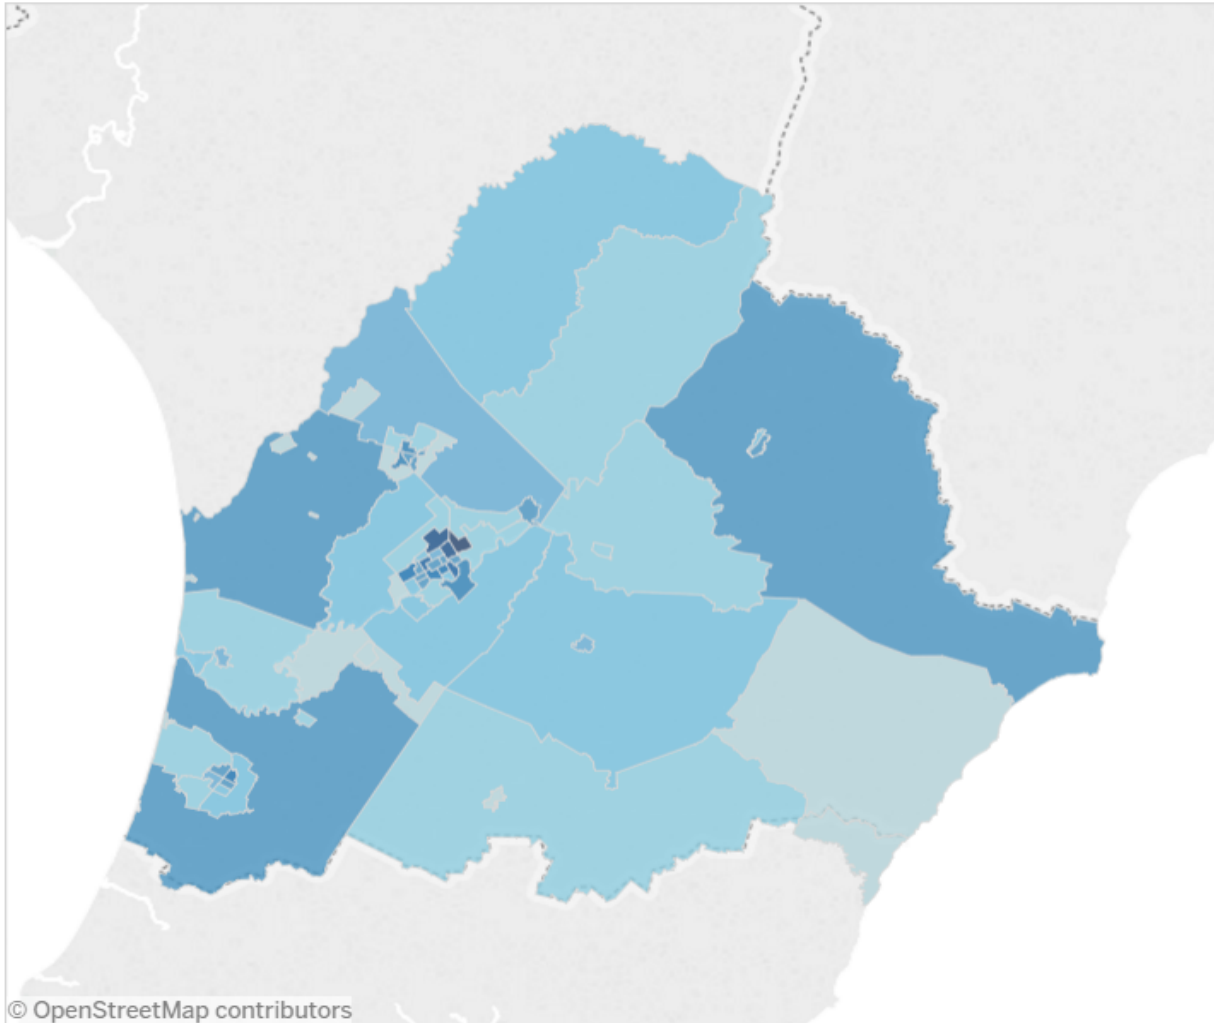

20.0%

Demographic Trends - What Will We Look Like?

Choose Region Type

Choose Region

Choose Forecast Year

Choose Measure for Map

Choose Demographic Category for Map

Regional Sport Trust

Manawatu

2023

Population in Forecast Year

All

Area Unit Boundaries for Manawatu Region

Click on an Area Unit to filter chart on right

© OpenStreetMap contributors

Population in Forecast Year

Demographic Forecast for Manawatu Region

All Area Units

Diff from National %

Demographic Trends - What Will We Look Like?

Choose Region Type

Regional Sport Trust

Choose Region

Wellington