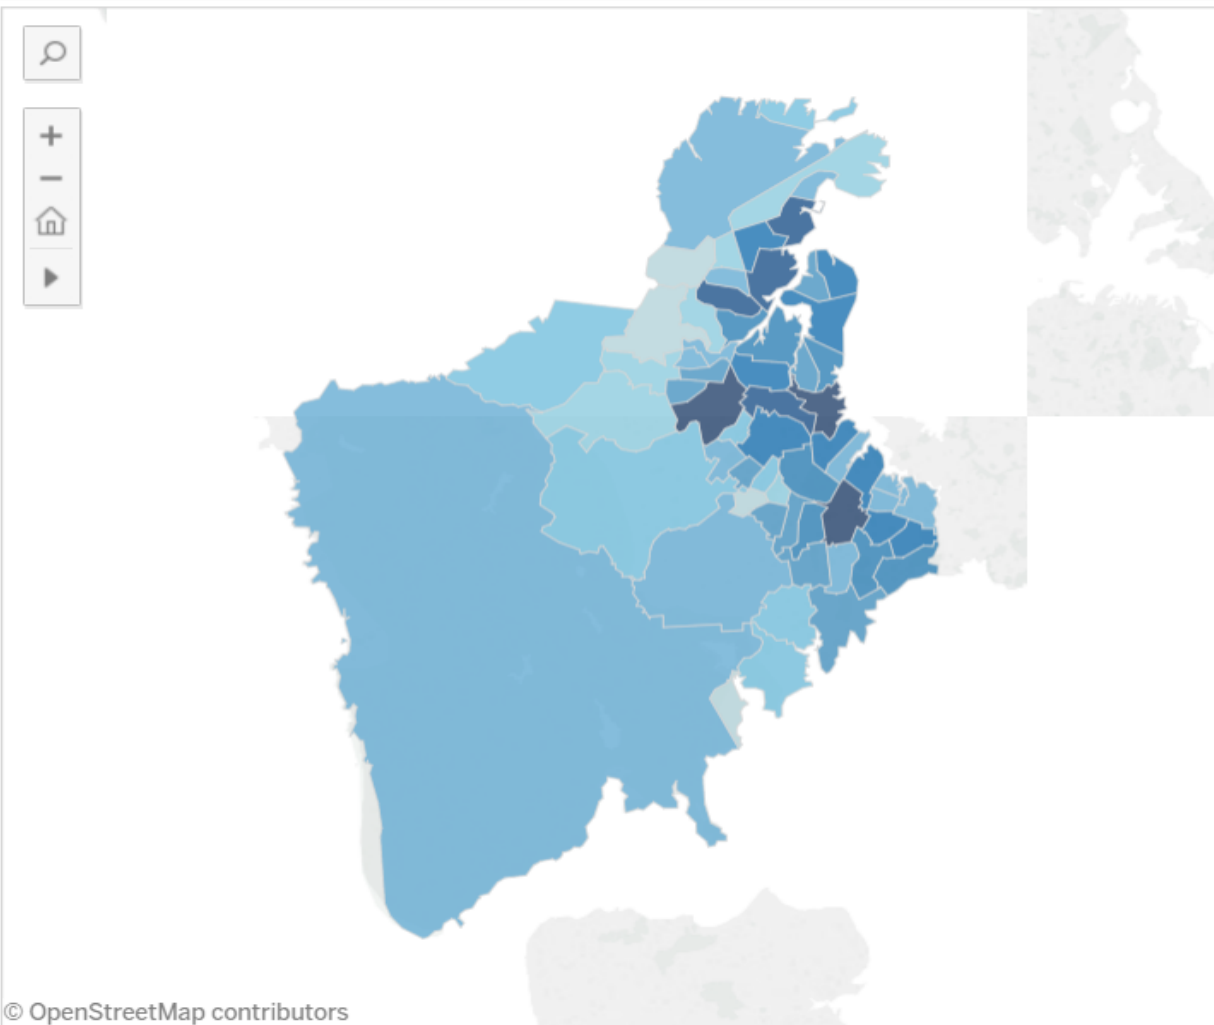

Regional Sport Trust

Waitakere

2023

Population in Forecast Year

All

Area Unit Boundaries for Waitakere Region

Click on an Area Unit to filter chart on right

© OpenStreetMap contributors