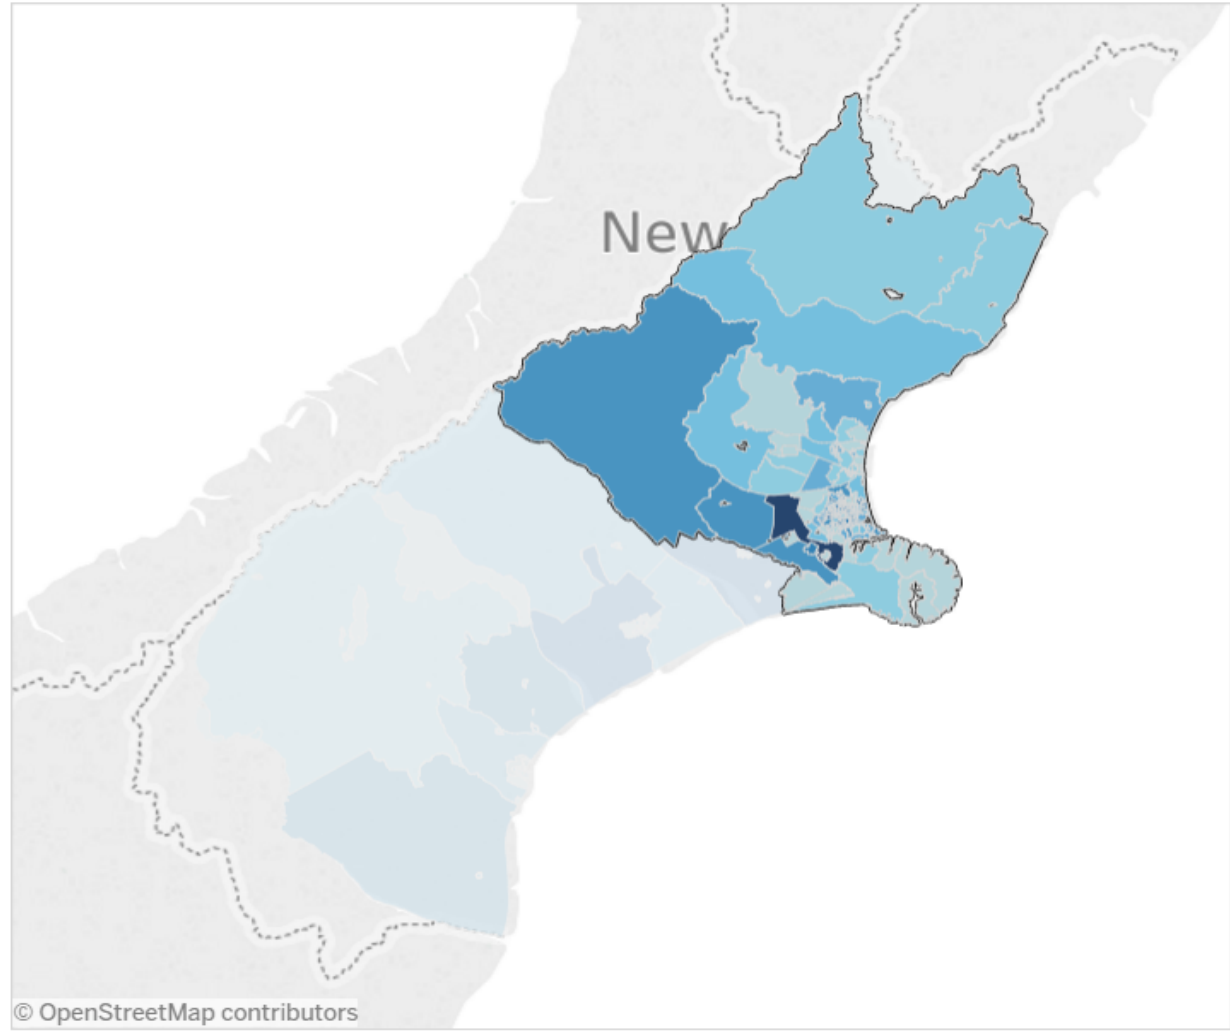

© OpenStreetMap contributors

Demographic Forecast for Waikato Region

All Area Units

Population in Forecast Year

Diff from National %

Demographic Trends - What Will We Look Like?

Choose Region Type:
 Choose Region:
 Choose Forecast Year:
 Choose Measure for Map:
 Choose Demographic Category for Map:

Area Unit Boundaries for Canterbury Region

Click on an Area Unit to filter chart on right

© OpenStreetMap contributors

Demographic Forecast for Canterbury Region

All Area Units

Population in Forecast Year

Diff from National %