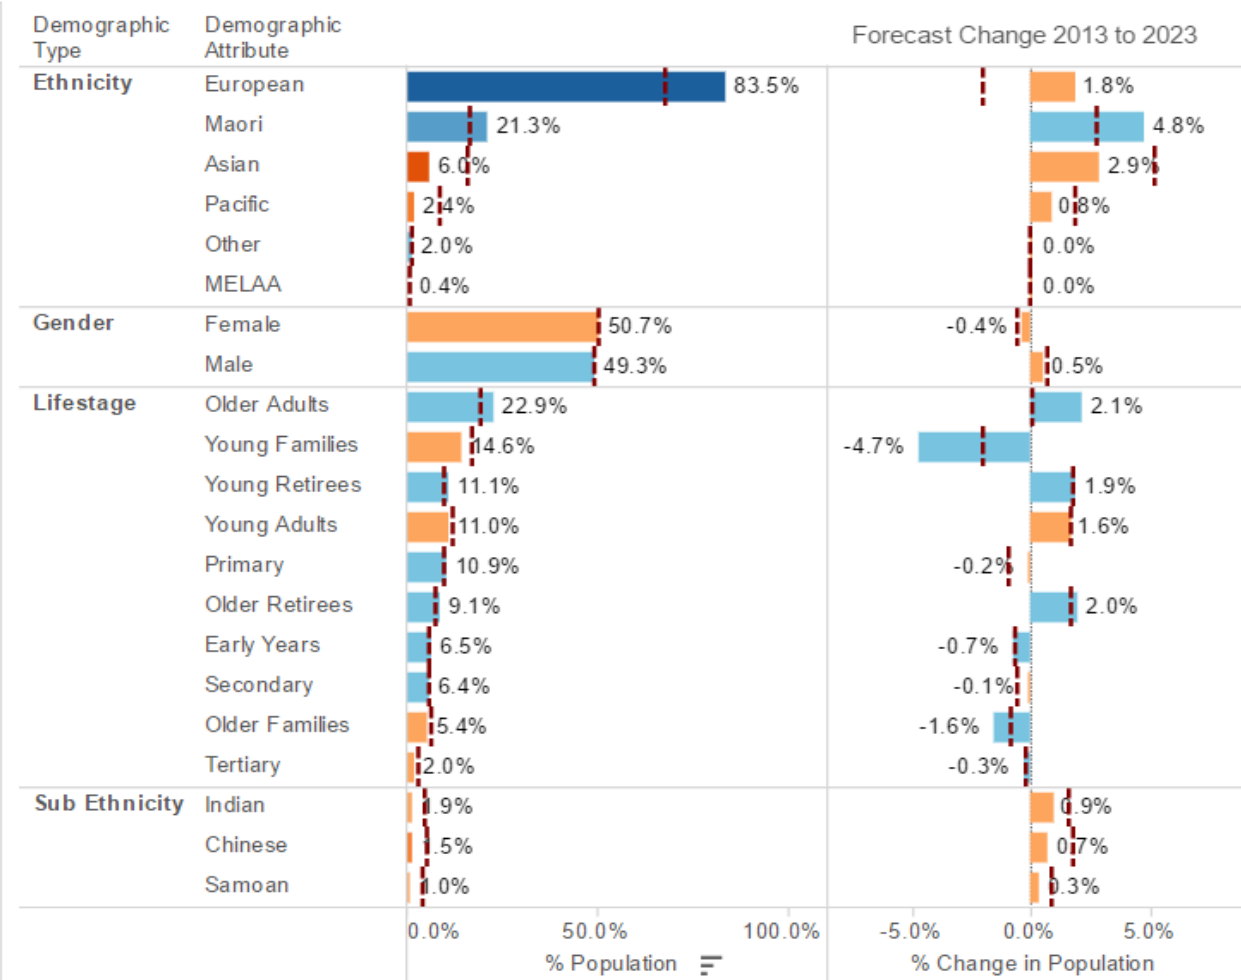

Demographic Forecast for Taranaki Region

All Area Units