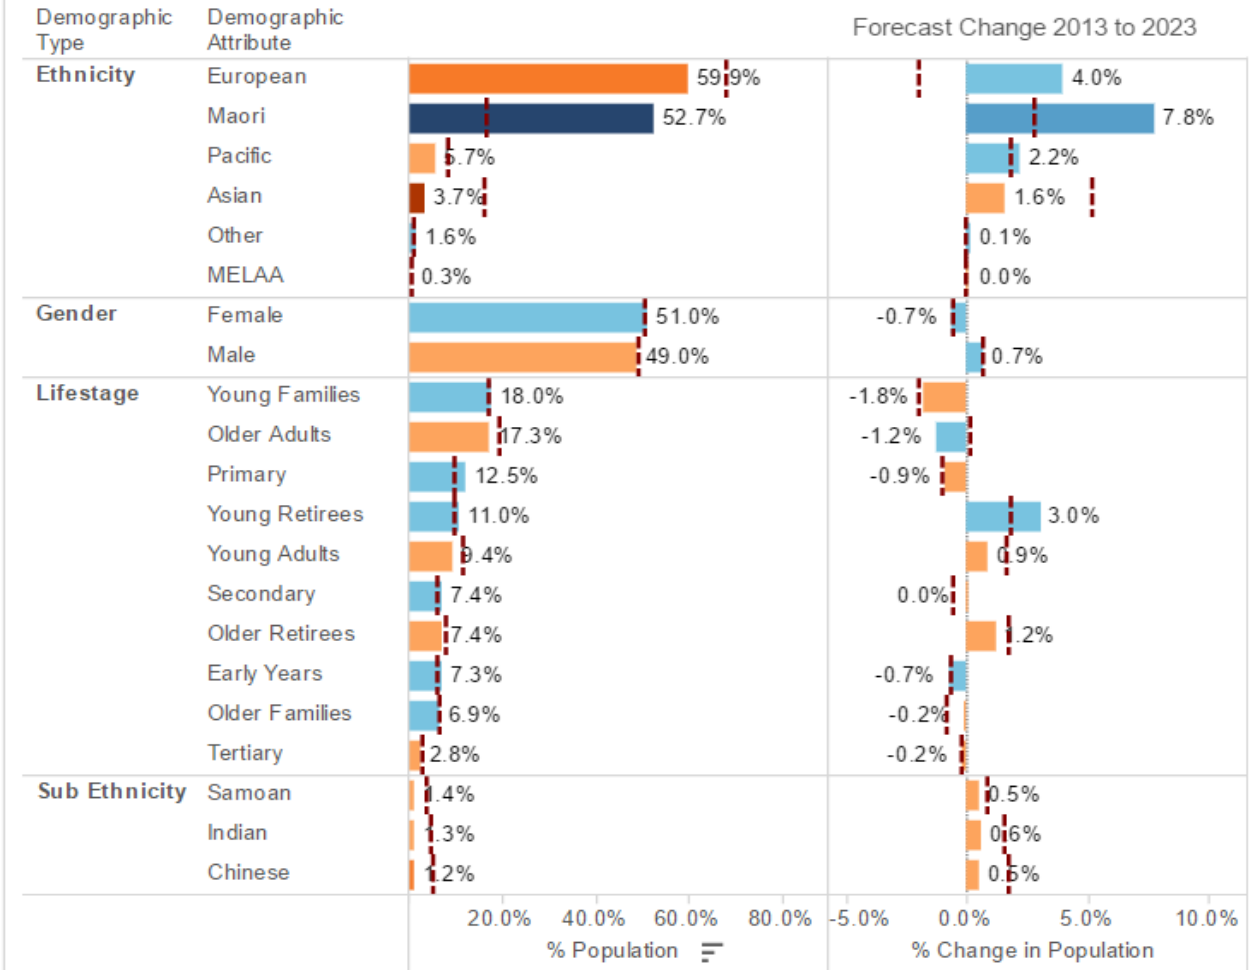

All

Area Unit Boundaries for Gisborne Region

Click on an Area Unit to filter chart on right

Population in Forecast Year

Demographic Forecast for Gisborne Region

All Area Units

Diff from National %

Demographic Trends - What Will We Look Like?