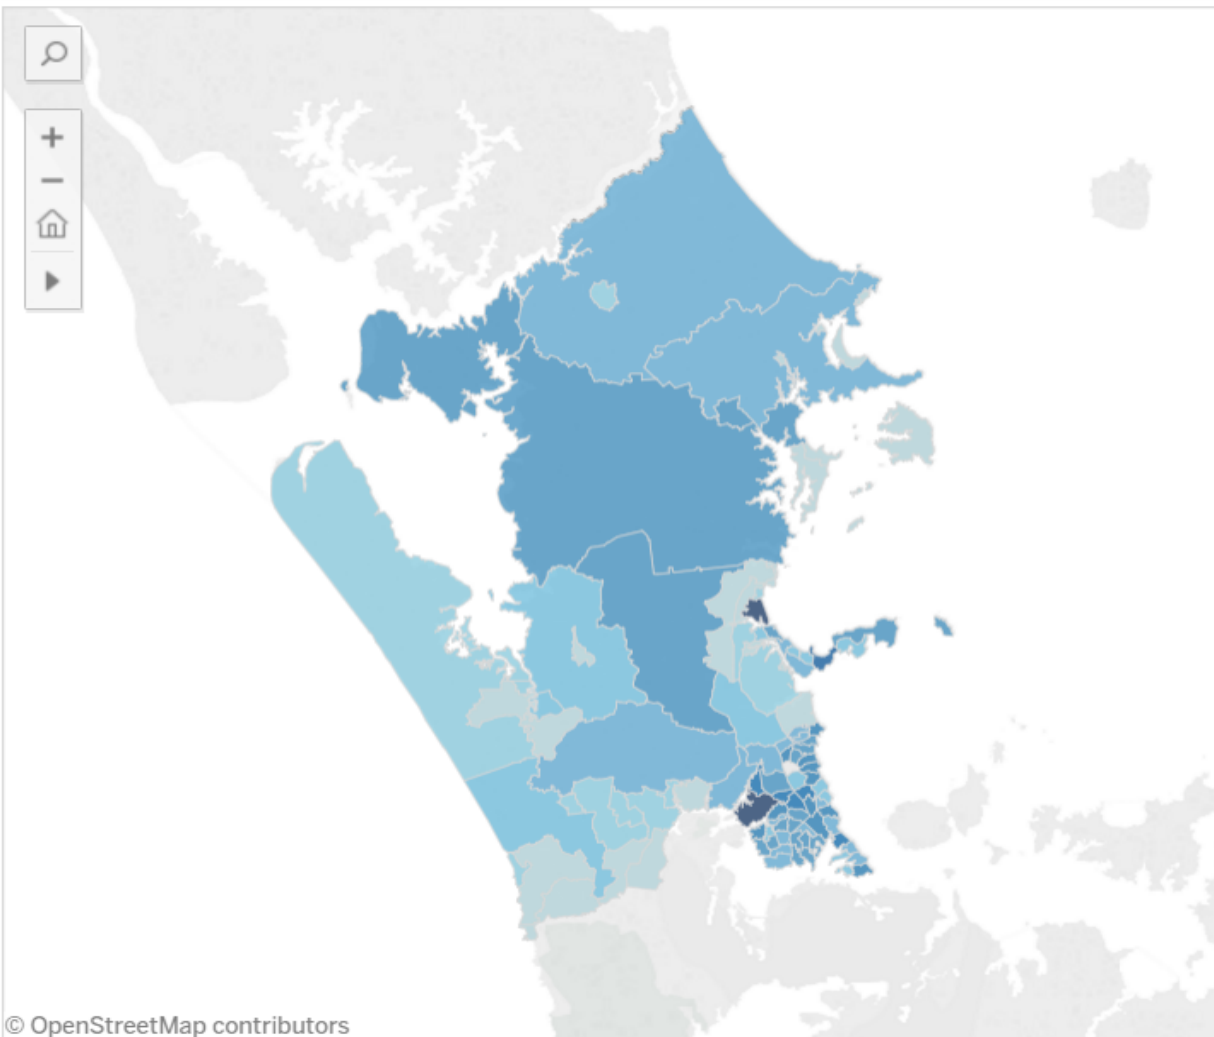

North Harbour

2023

Population in Forecast Year

All

Area Unit Boundaries for North Harbour Region

Click on an Area Unit to filter chart on right

Demographic Forecast for North Harbour Region All Area Units

Population in Forecast Year

Diff from National %

Demographic Trends - What Will We Look Like?

Choose Region Type

Regional Sport Trust

Choose Region

Auckland

Choose Forecast Year

2023