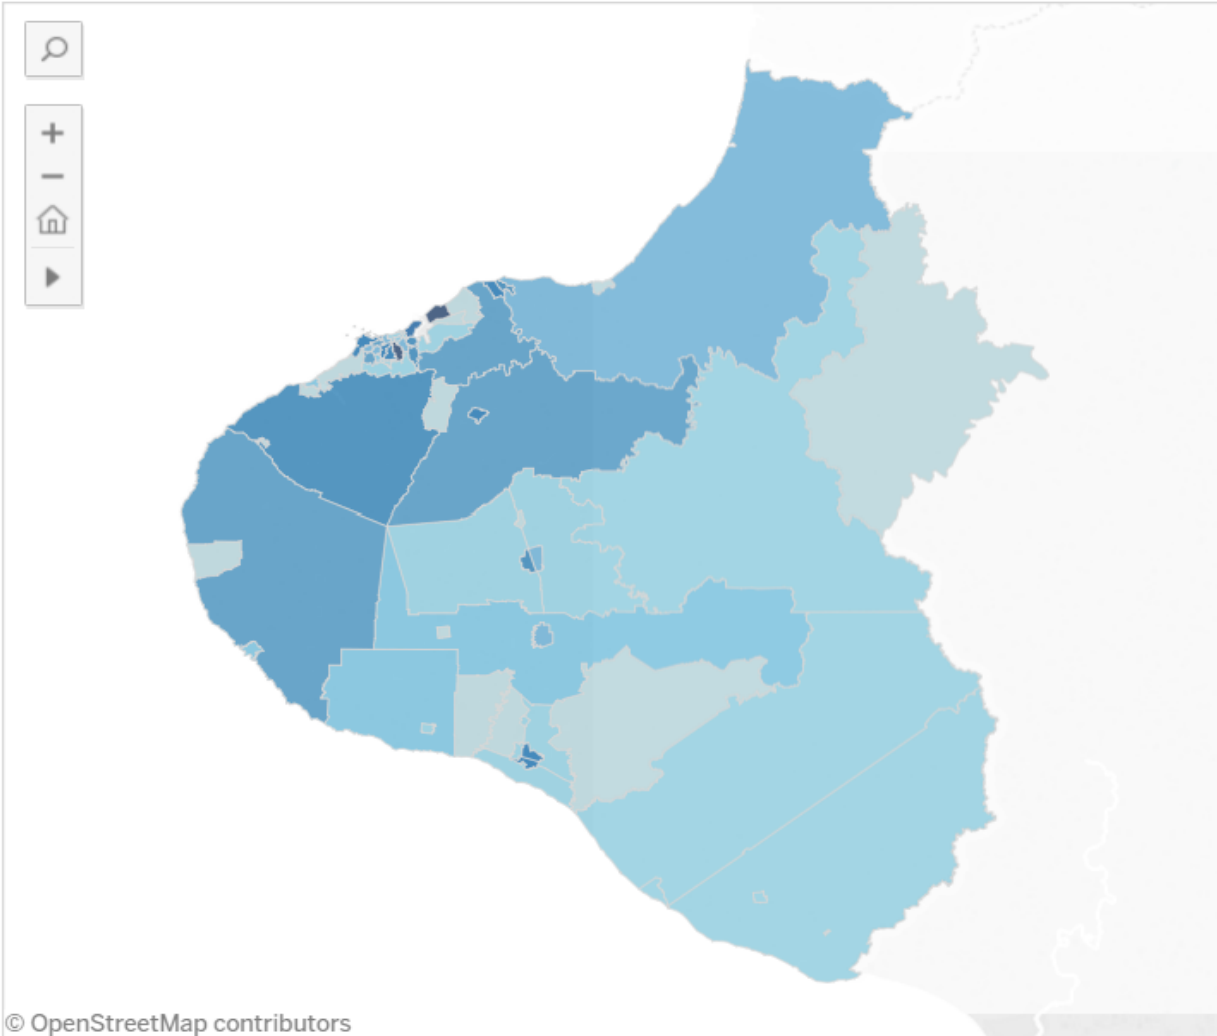

Demographic Forecast for Auckland Region All Area Units

Diff from National %

Demographic Trends - What Will We Look Like?

Choose Region Type

Choose Region

Choose Forecast Year

Choose Measure for Map

Choose Demographic Category for Map

Regional Sport Trust

Taranaki

2023

Population in Forecast Year

All

Area Unit Boundaries for Taranaki Region

Click on an Area Unit to filter chart on right

© OpenStreetMap contributors