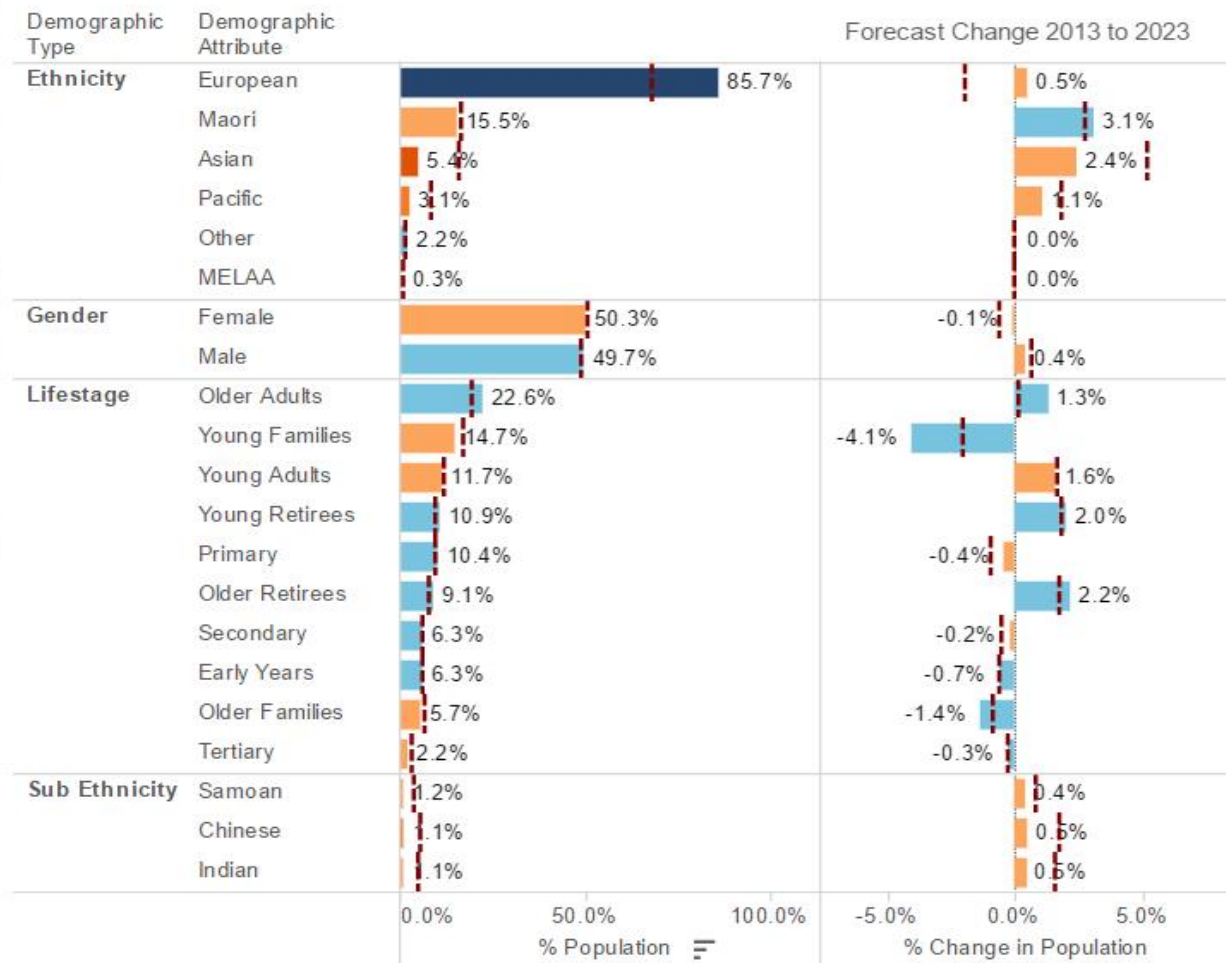

Demographic Forecast for Southland Region

All Area Units