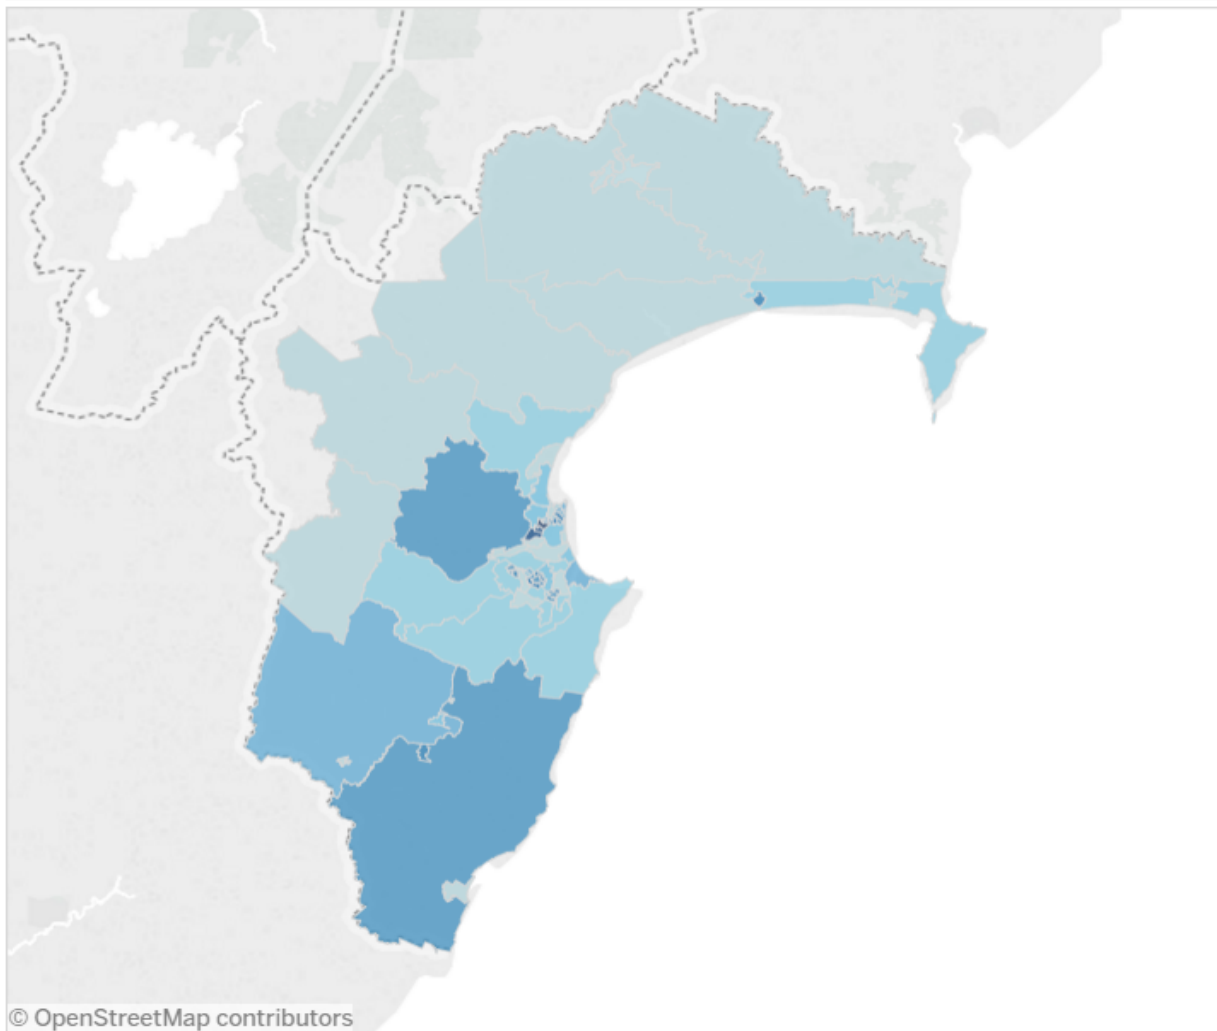

Hawkes Bay

Choose Forecast Year

2023

Choose Measure for Map

Population in Forecast Year

Choose Demographic Category for Map

All

Area Unit Boundaries for Hawkes Bay Region

Click on an Area Unit to filter chart on right

Population in Forecast Year

Demographic Forecast for Hawkes Bay Region All Area Units

Diff from National %

Demographic Trends - What Will We Look Like?

Choose Region Type