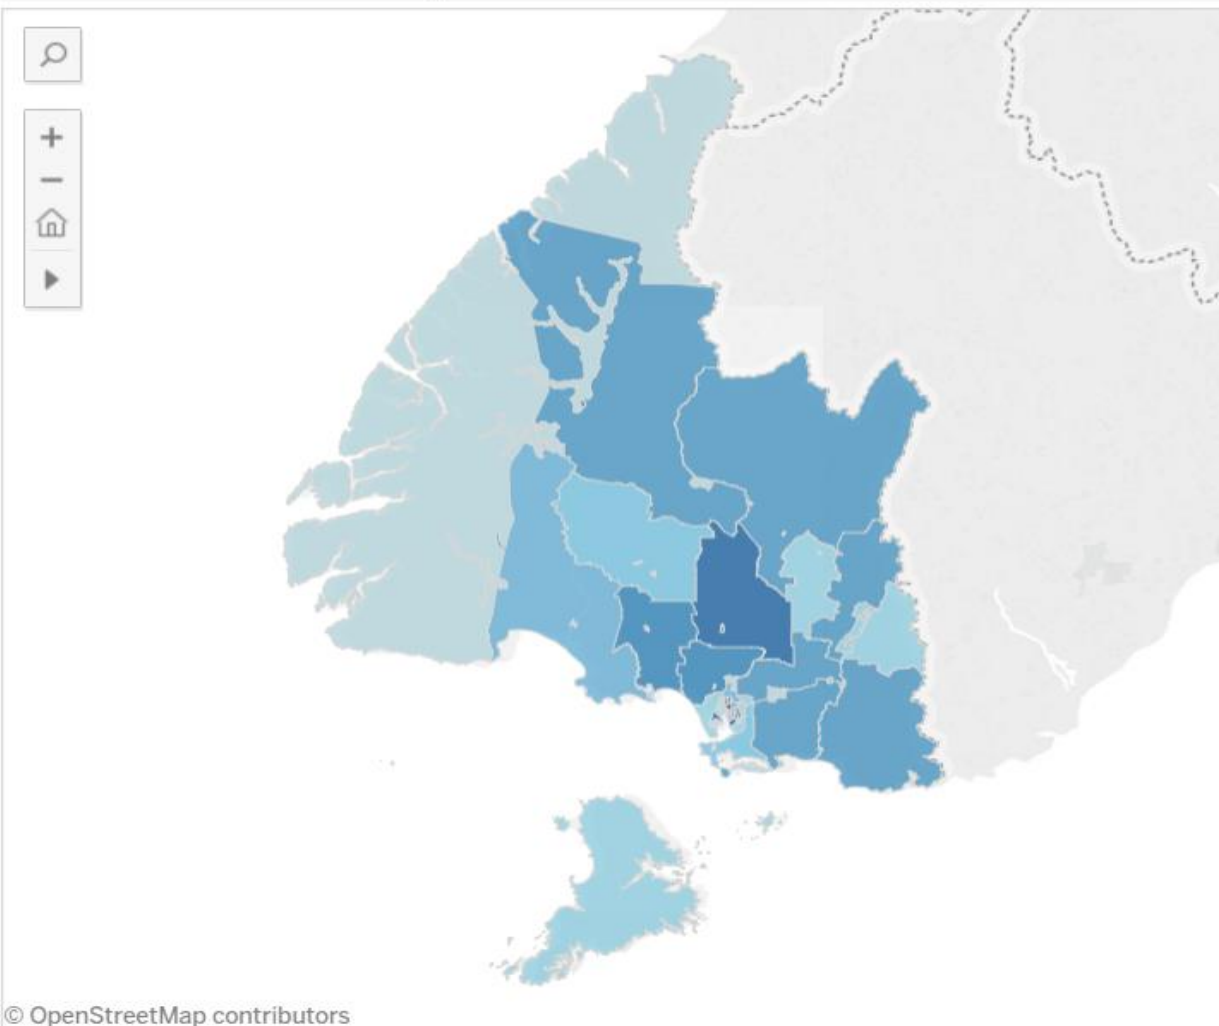

Demographic Forecast for Wellington Region All Area Units

Population in Forecast Year

Diff from National %

Demographic Trends - What Will We Look Like?

Choose Region Type

Regional Sport Trust

Choose Region

Southland

Choose Forecast Year

2023

Choose Measure for Map

Population in Forecast Year

Choose Demographic Category for Map

All

Area Unit Boundaries for Southland Region

Click on an Area Unit to filter chart on right

Choose Region

Otago

Choose Forecast Year

2023

Choose Measure for Map

Population in Forecast Year

Choose Demographic Category for Map

All