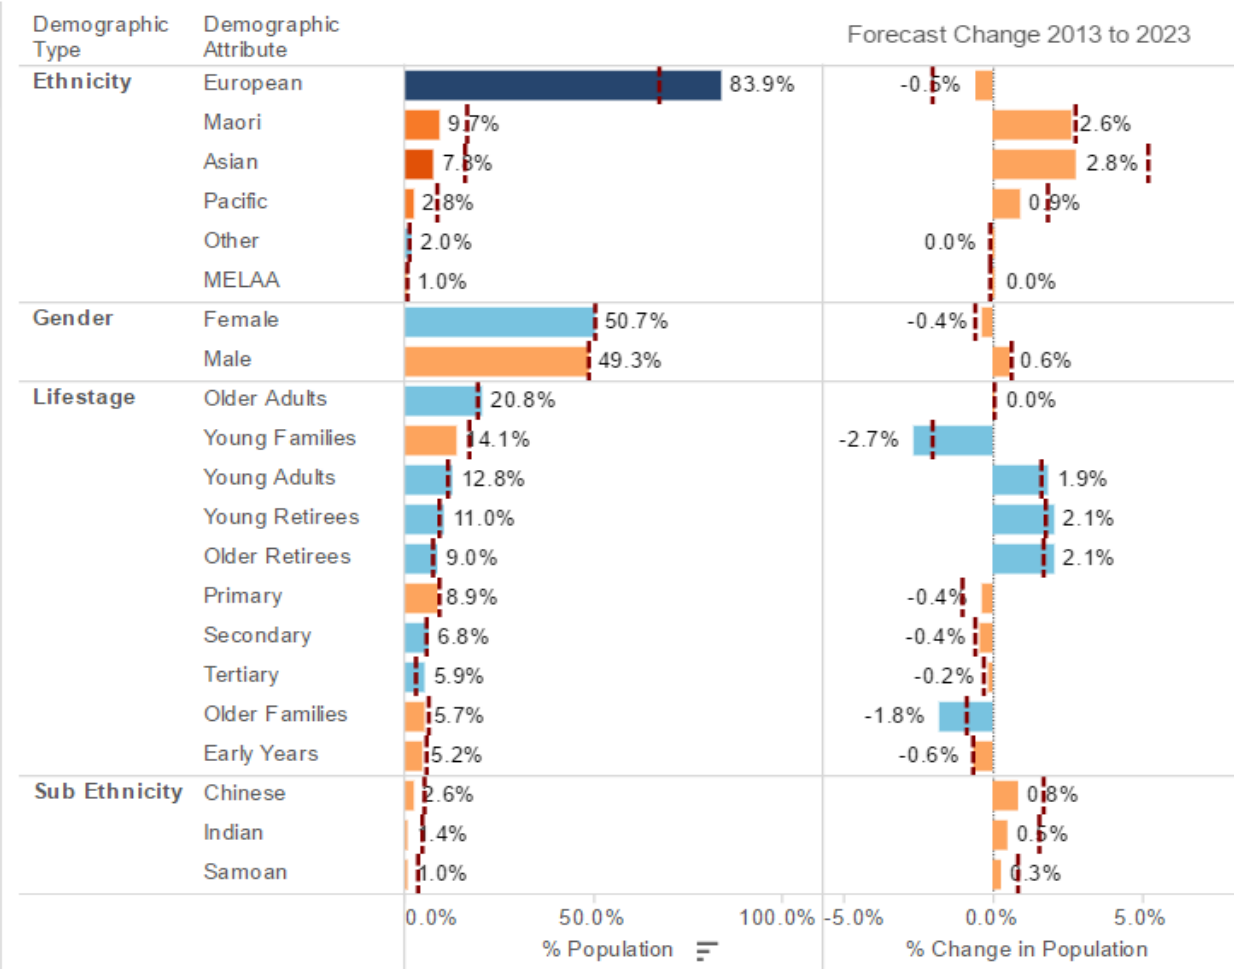

Demographic Forecast for Otago Region All Area Units

Population in Forecast Year

Diff from National %