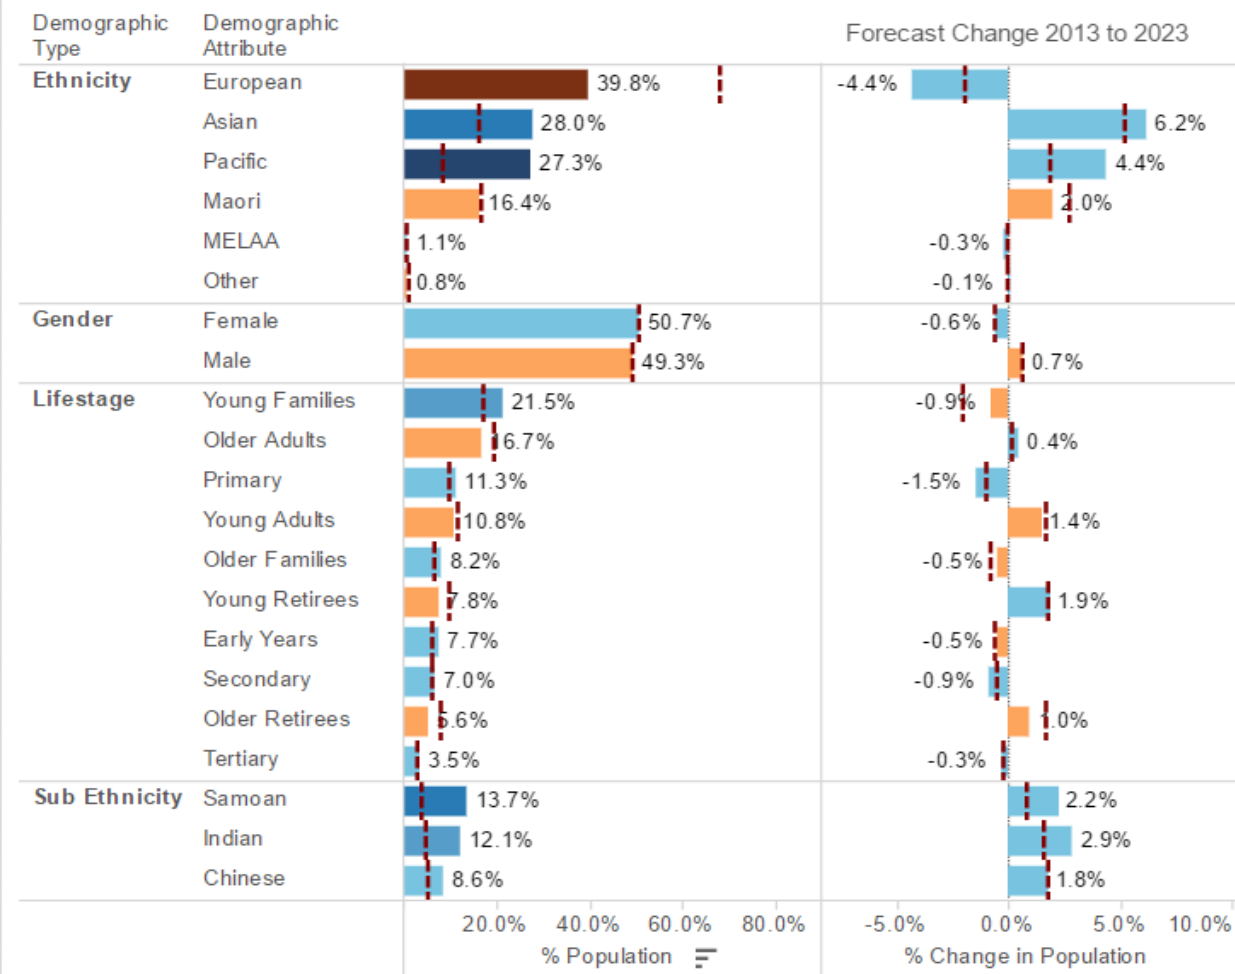

Demographic Forecast for Counties Region All Area Units

Population in Forecast Year

Diff from National %