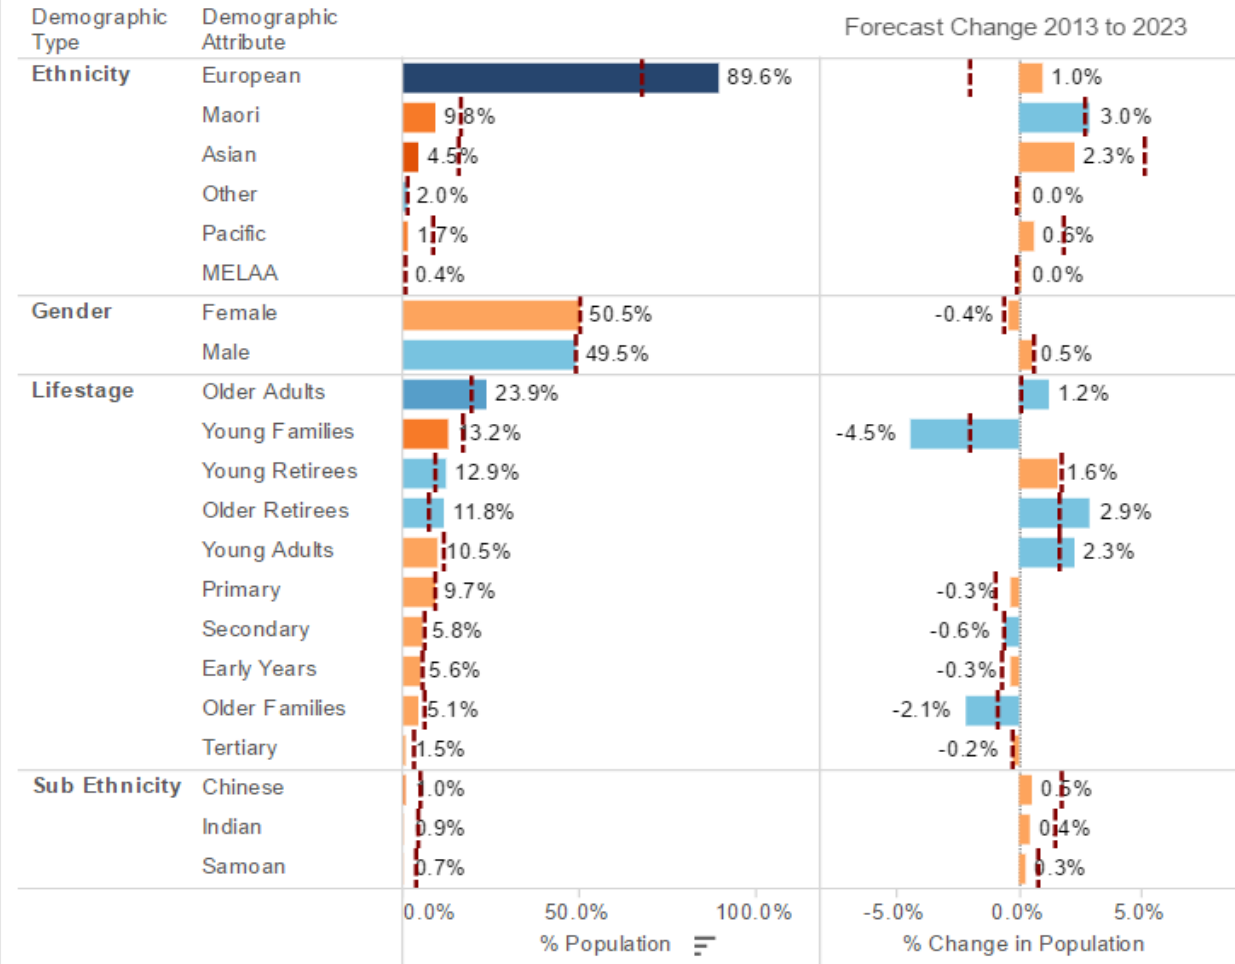

Demographic Trends - What Will We Look Like?

Choose Region Type

Choose Region

Choose Forecast Year

Choose Measure for Map

Choose Demographic Category for Map

Regional Sport Trust

Canterbury

2023

Population in Forecast Year

All

Area Unit Boundaries for Canterbury Region

Click on an Area Unit to filter chart on right

Population in Forecast Year

Demographic Forecast for Canterbury Region

All Area Units