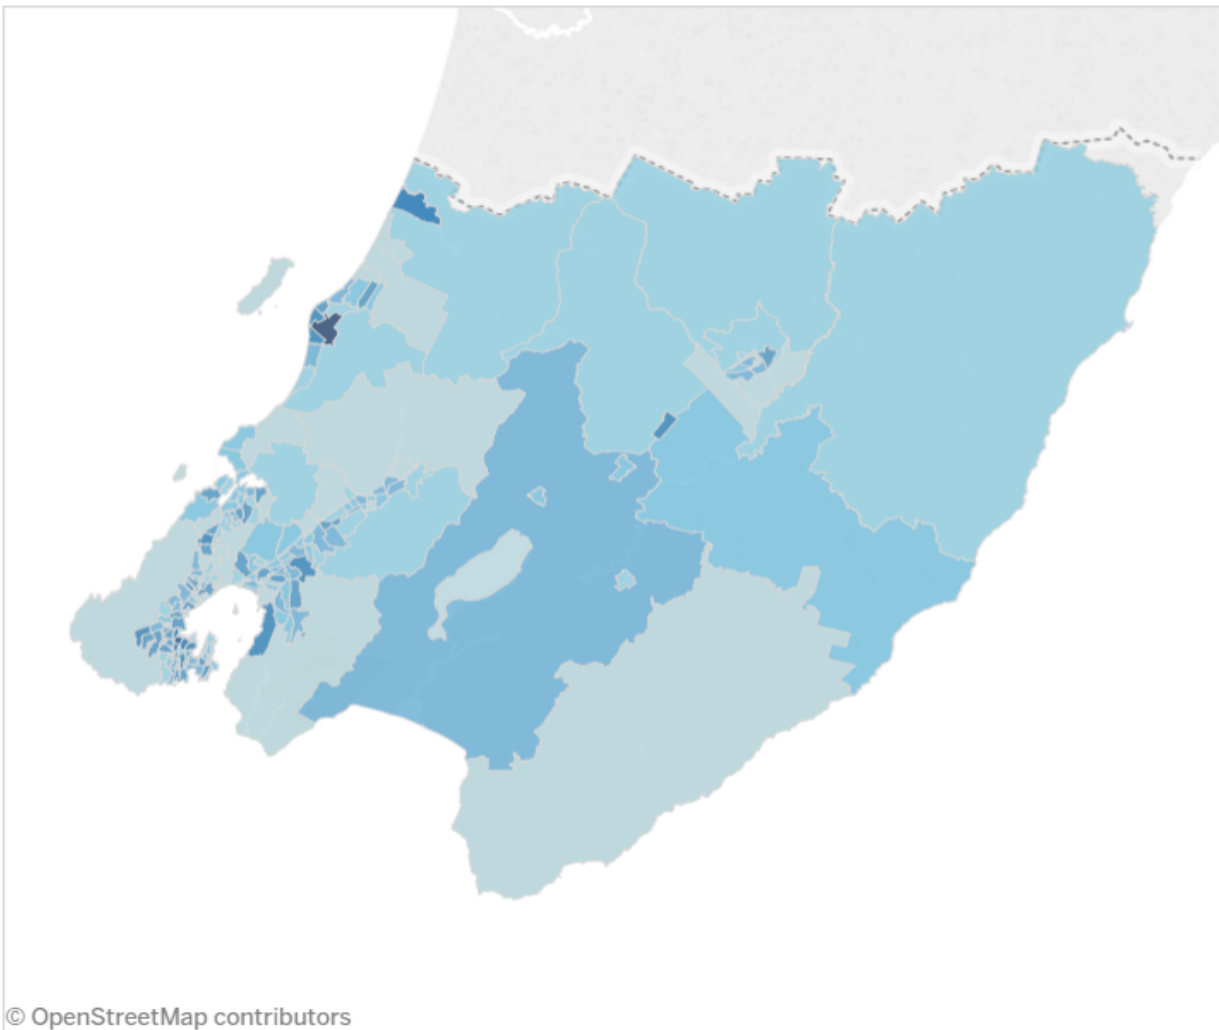

Demographic Forecast for Manawatu Region

All Area Units

Diff from National %

Demographic Trends - What Will We Look Like?

Choose Region Type

Regional Sport Trust

Choose Region

Wellington

Choose Forecast Year

2023

Choose Measure for Map

Population in Forecast Year

Choose Demographic Category for Map

All

Area Unit Boundaries for Wellington Region

Click on an Area Unit to filter chart on right

Demographic Forecast for Wellington Region All Area Units

Population in Forecast Year

Diff from National %

Demographic Trends - What Will We Look Like?

Choose Region Type

Regional Sport Trust

Choose Region

Southland