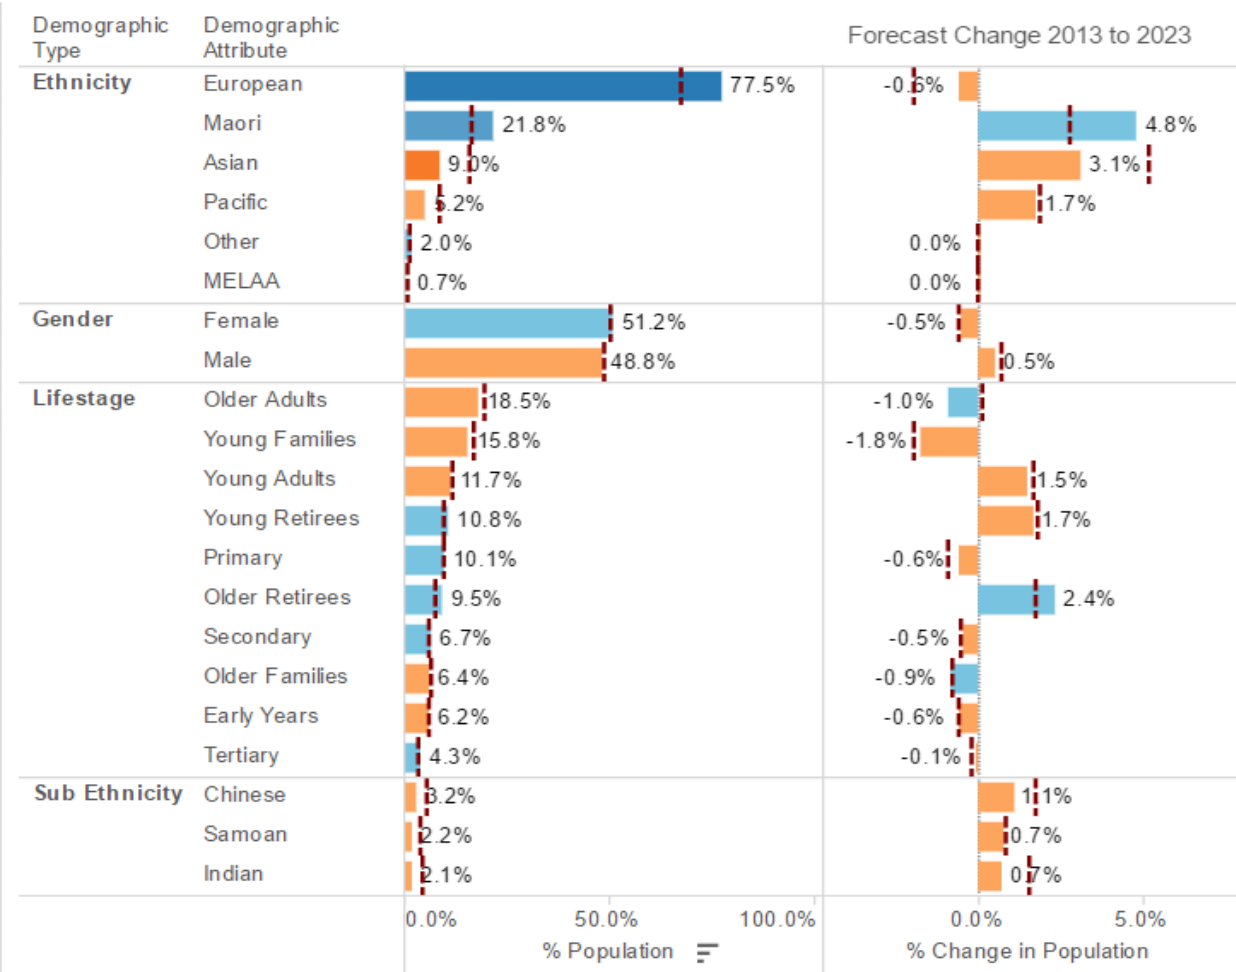

20.0%

Demographic Trends - What Will We Look Like?

Choose Region Type

Choose Region

Choose Forecast Year

Choose Measure for Map

Choose Demographic Category for Map

Regional Sport Trust

Manawatu

2023

Population in Forecast Year

All

Area Unit Boundaries for Manawatu Region

Click on an Area Unit to filter chart on right

© OpenStreetMap contributors

Population in Forecast Year

Demographic Forecast for Manawatu Region

All Area Units

Diff from National %

Demographic Trends - What Will We Look Like?

Choose Region Type

Regional Sport Trust

Choose Region

Wellington