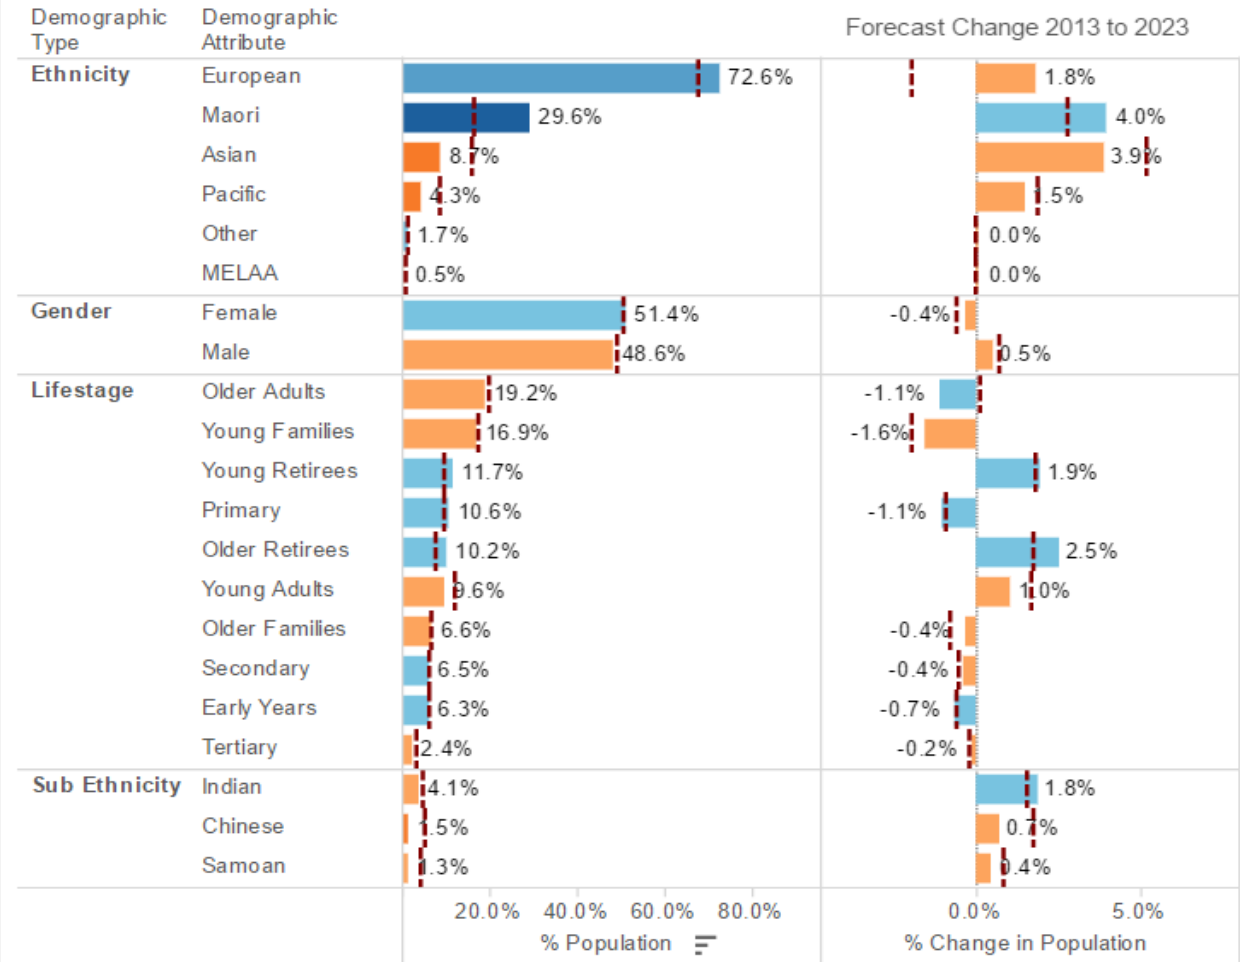

Population in Forecast Year

All

Area Unit Boundaries for Bay of Plenty Region

Click on an Area Unit to filter chart on right

Population in Forecast Year

Demographic Forecast for Bay of Plenty Region All Area Units