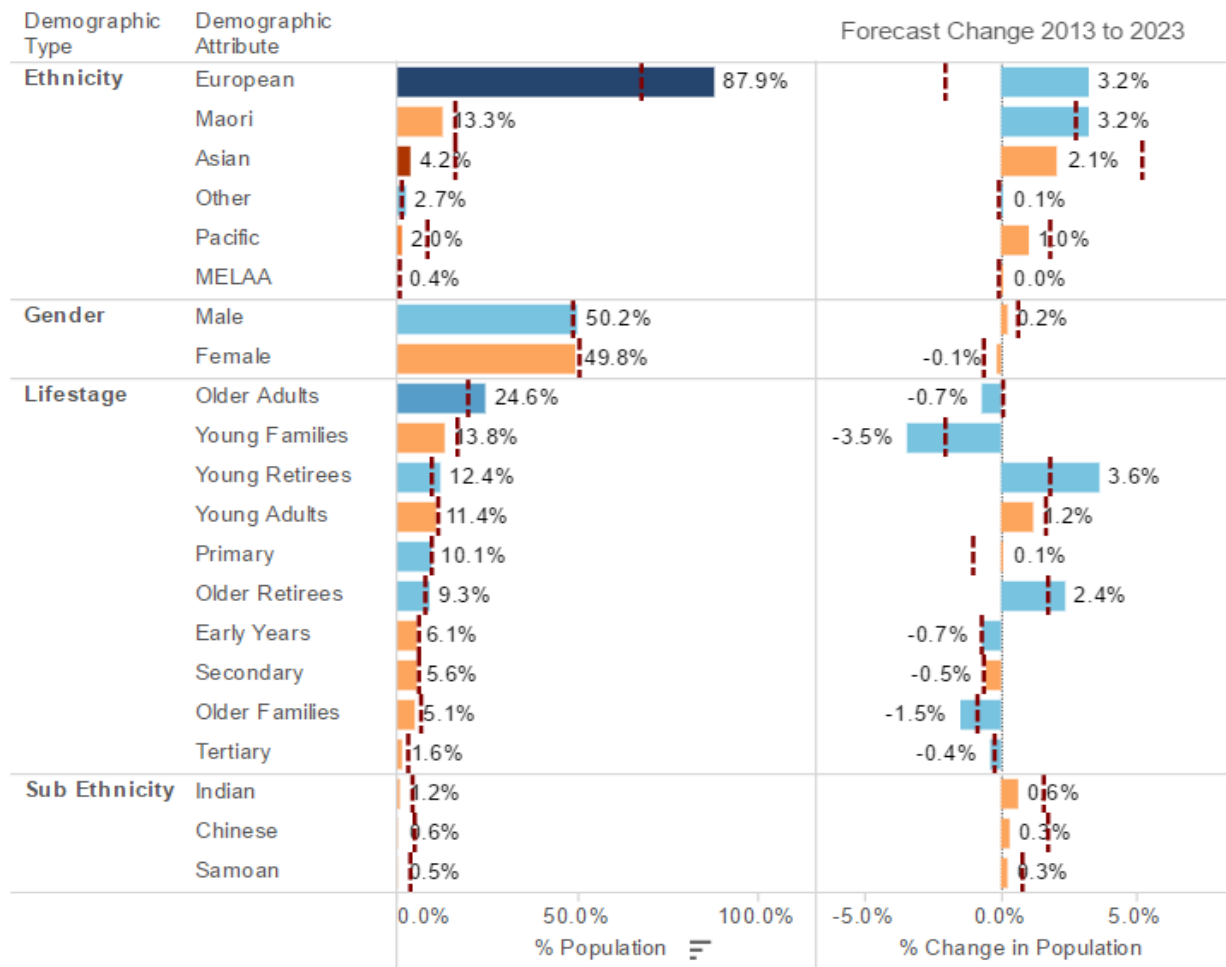

Demographic Forecast for Westland Region

All Area Units

Population in Forecast Year

Diff from National %