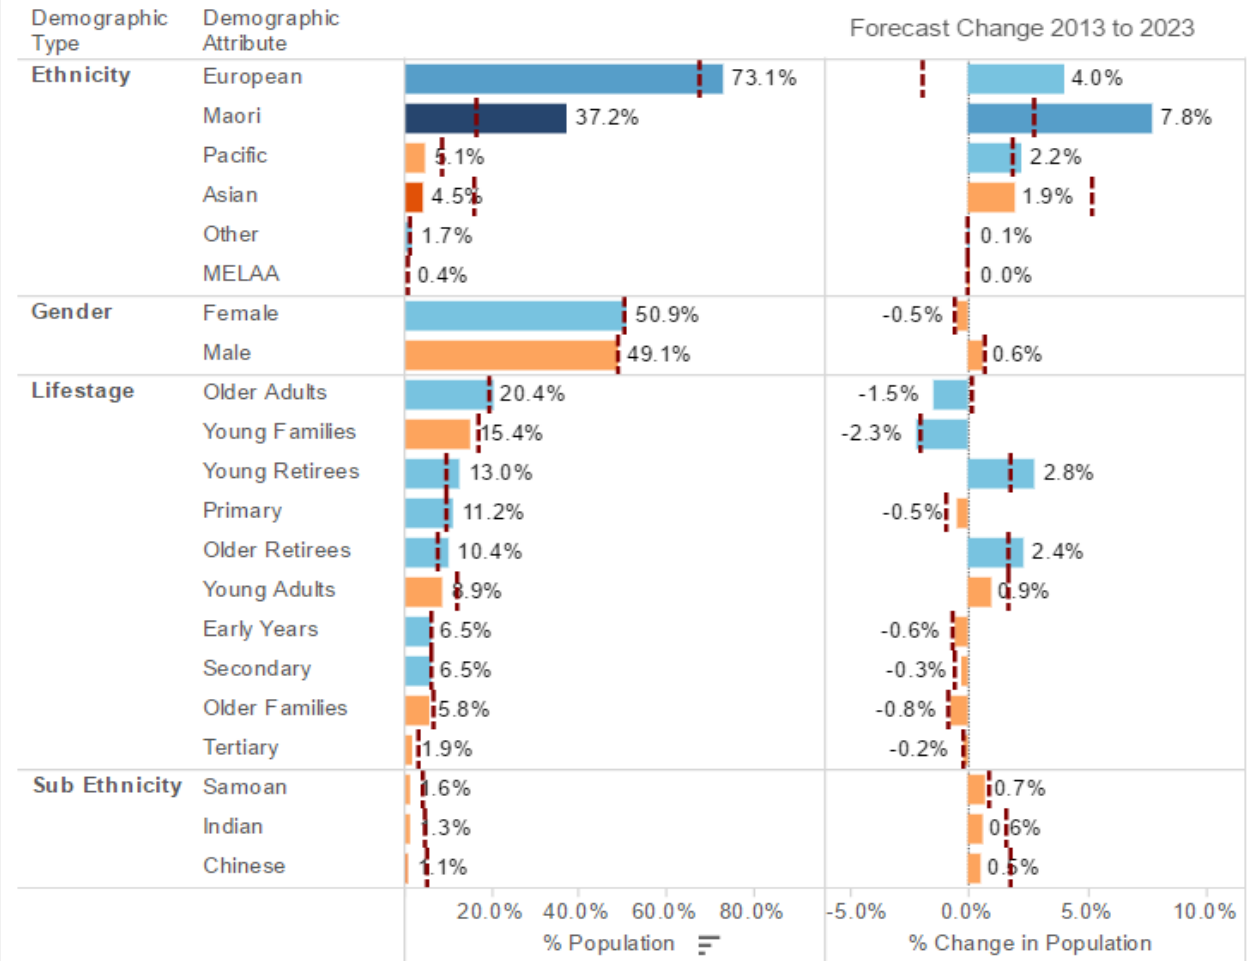

Population in Forecast Year

Choose Demographic Category for Map

All

Area Unit Boundaries for Northland Region

Click on an Area Unit to filter chart on right

© OpenStreetMap contributors

Population in Forecast Year

Demographic Forecast for Northland Region

All Area Units

Diff from National %

Demographic Trends - What Will We Look Like?

Choose Region Type

Choose Region

Choose Forecast Year

Choose Measure for Map