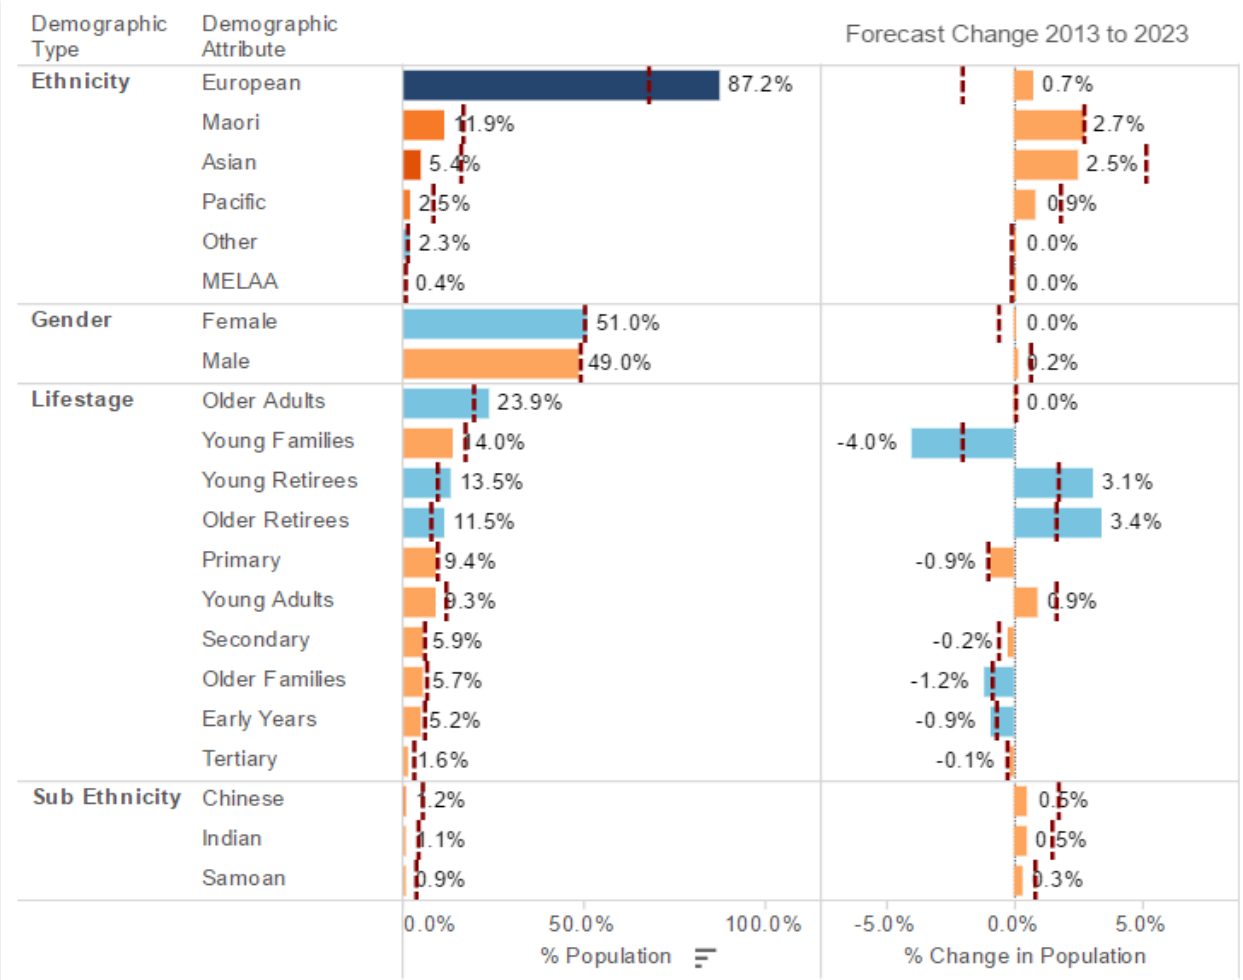

Demographic Forecast for Tasman Region

All Area Units

Population in Forecast Year

Diff from National %