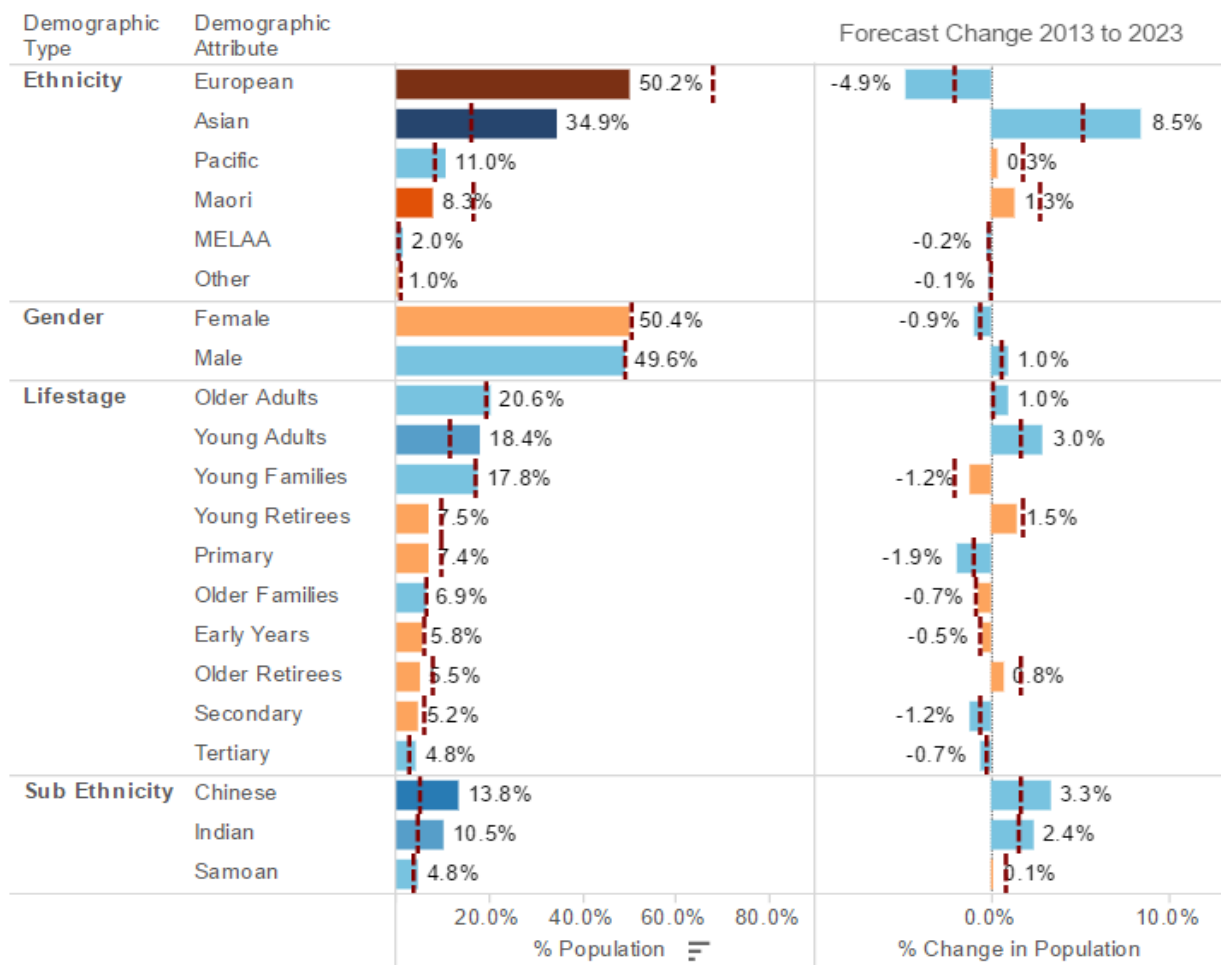

Demographic Forecast for Auckland Region All Area Units