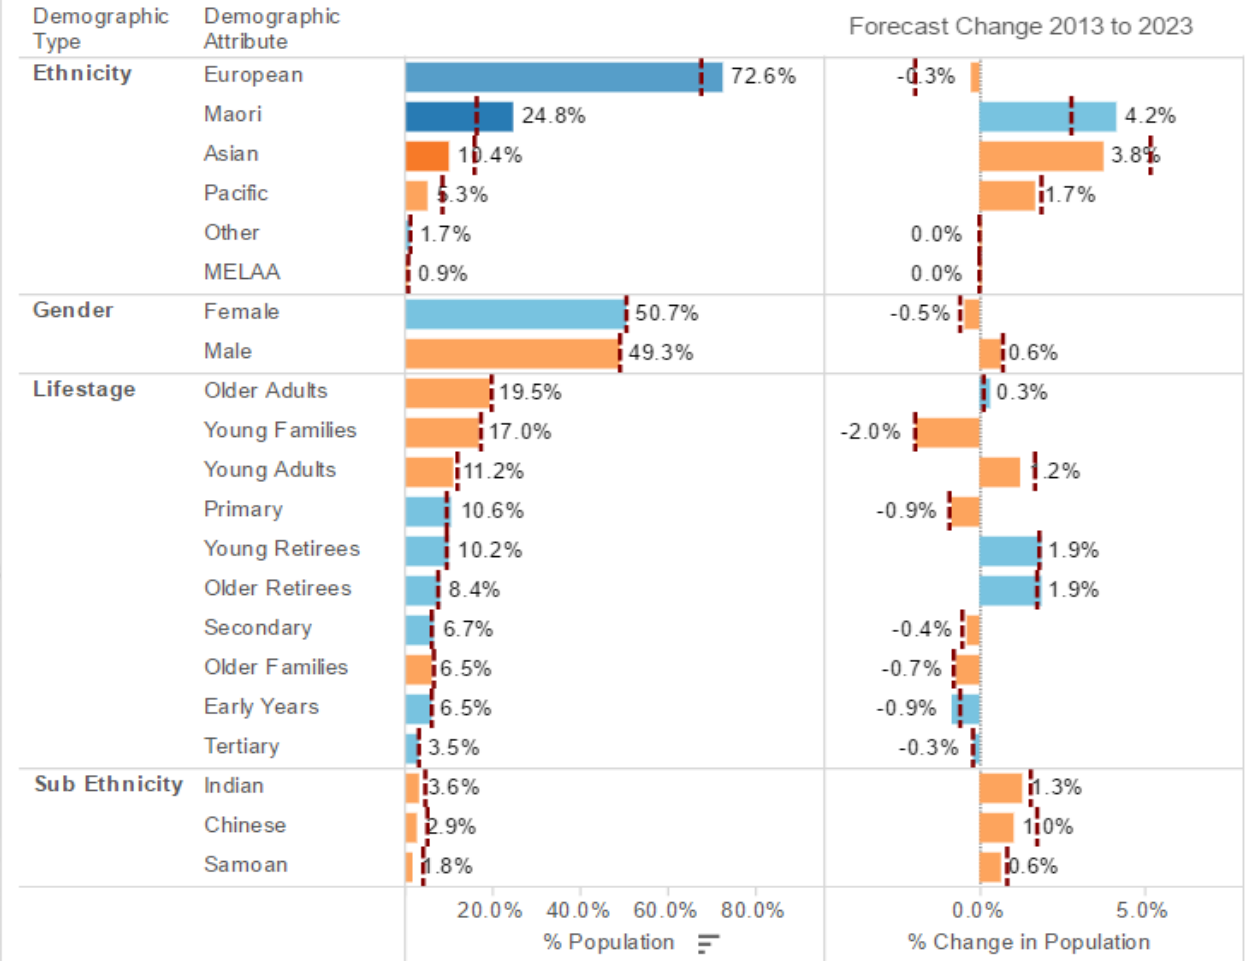

Demographic Forecast for Waikato Region

All Area Units

Population in Forecast Year

Diff from National %