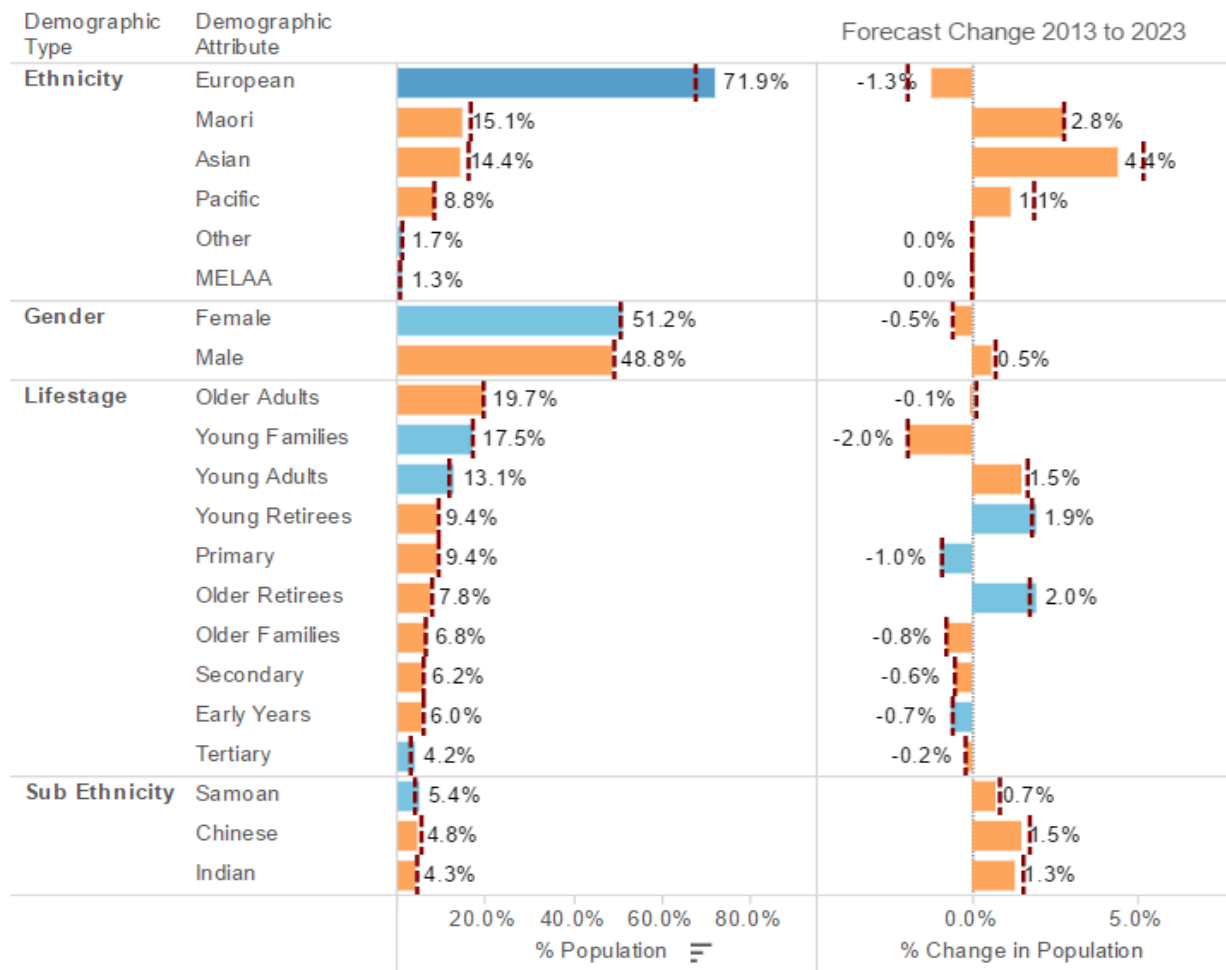

Demographic Forecast for Wellington Region All Area Units

Population in Forecast Year

Diff from National %