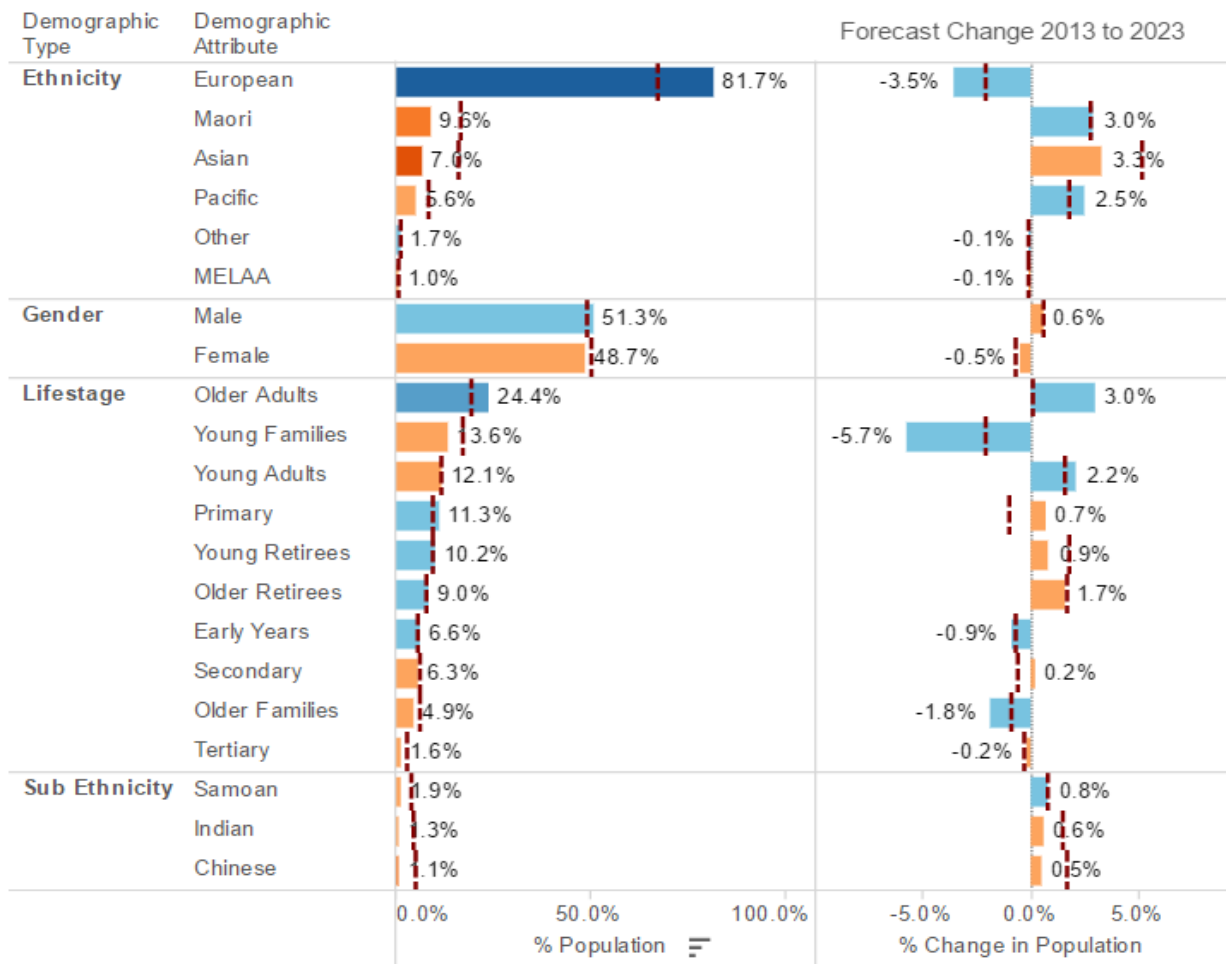

Demographic Forecast for Canterbury Region All Area Units