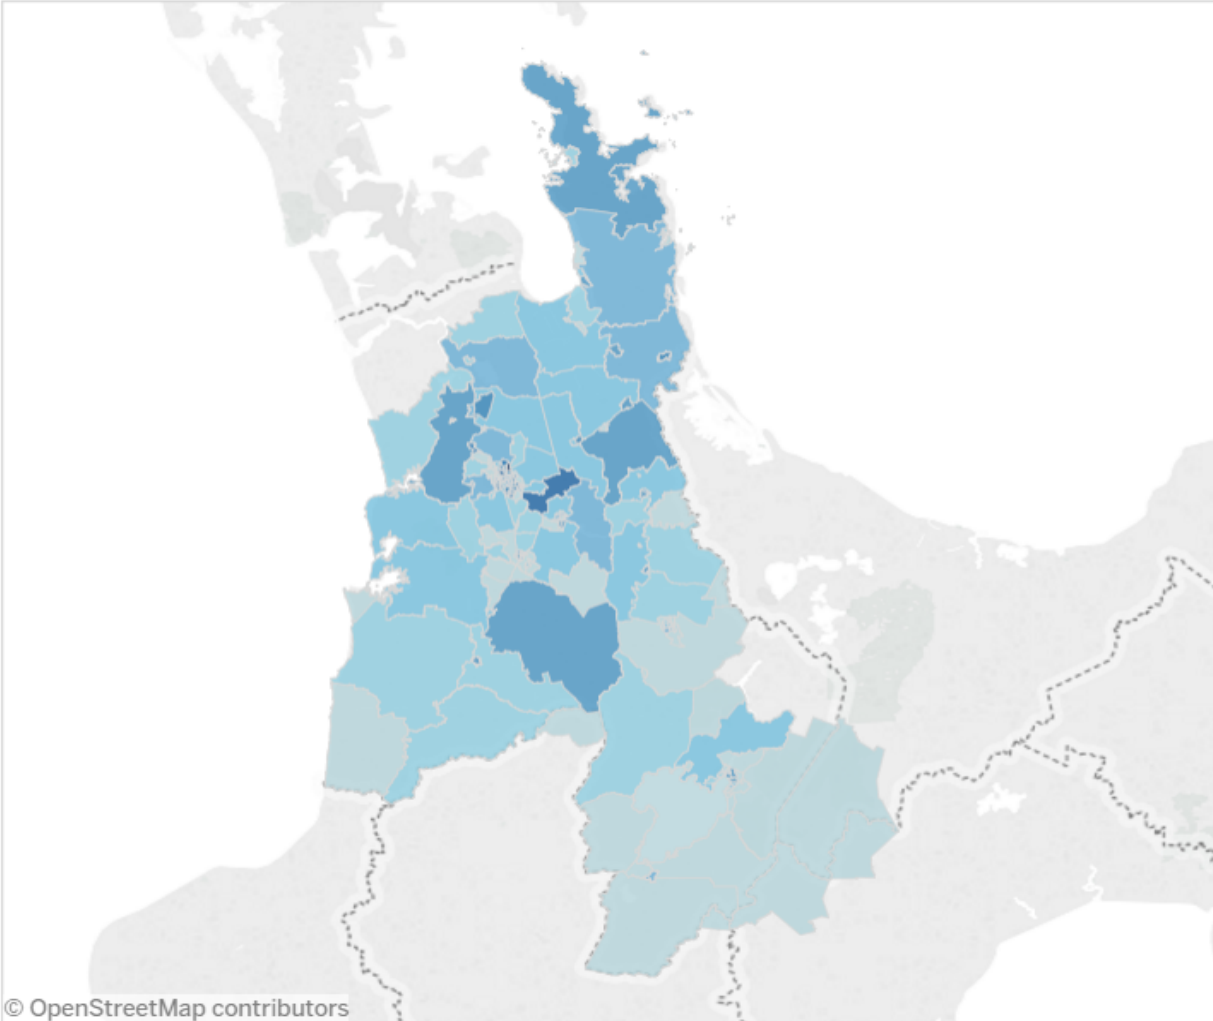

Demographic Forecast for Northland Region

All Area Units

Diff from National %

Demographic Trends - What Will We Look Like?

Choose Region Type

Choose Region

Choose Forecast Year

Choose Measure for Map

Choose Demographic Category for Map

Regional Sport Trust

Waikato

2023

Population in Forecast Year

All

Area Unit Boundaries for Waikato Region

Click on an Area Unit to filter chart on right

© OpenStreetMap contributors

Demographic Forecast for Waikato Region

All Area Units

Population in Forecast Year

Diff from National %

Demographic Trends - What Will We Look Like?

Choose Region Type:
 Choose Region:
 Choose Forecast Year:
 Choose Measure for Map:
 Choose Demographic Category for Map: