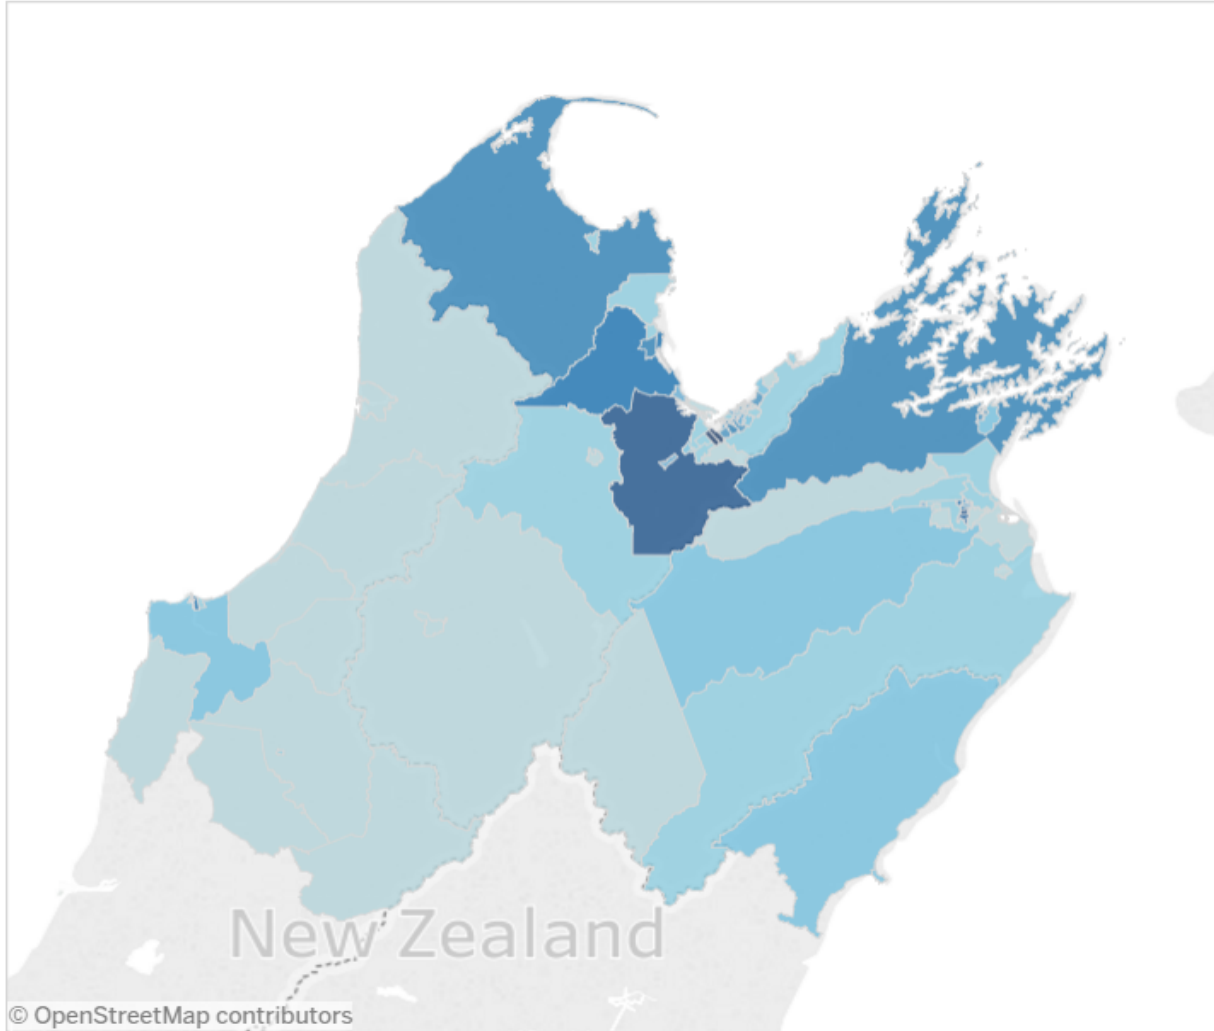

Choose Demographic Category for Map

Regional Sport Trust

Tasman

2023

Population in Forecast Year

All

Area Unit Boundaries for Tasman Region

Click on an Area Unit to filter chart on right

Demographic Forecast for Tasman Region

All Area Units

Population in Forecast Year

Diff from National %

Demographic Trends - What Will We Look Like?

Choose Region Type

Regional Sport Trust

Choose Region