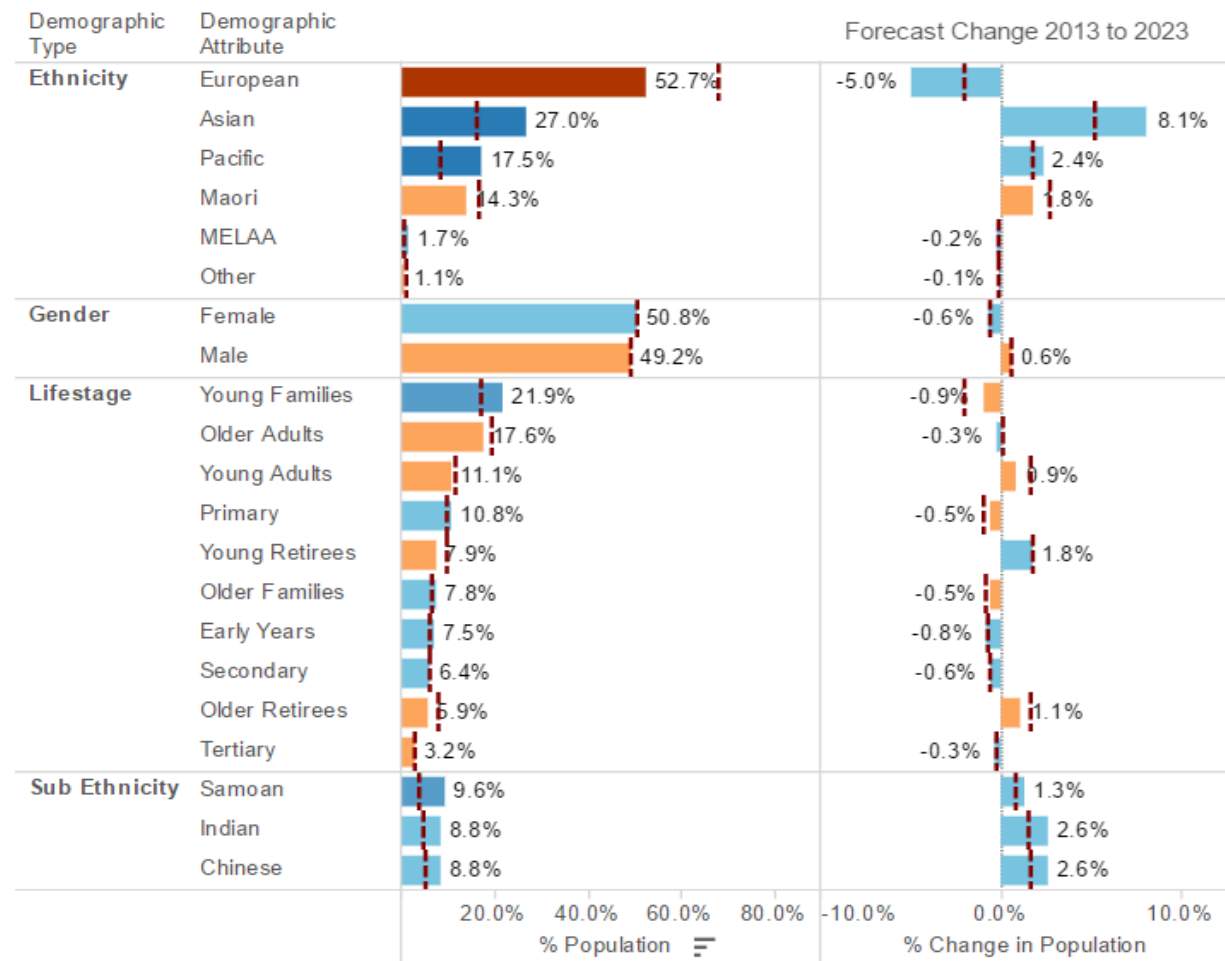

Demographic Forecast for Waitakere Region All Area Units