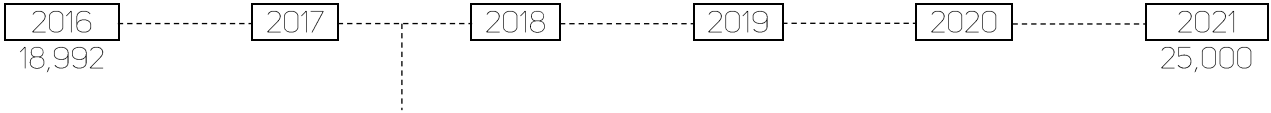

# MARKING OUR GAME

As at 3 July 2017 Squash New Zealand had 11 regional District Associations, 197 affiliated Squash Clubs and 18,030 registered club members.