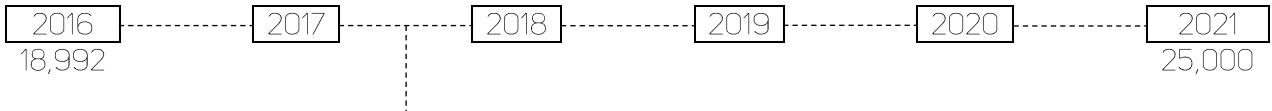

MARKING OUR GAME

As at 1 August 2017 Squash New Zealand had 11 regional District Associations, 197 affiliated Squash Clubs and 17,643 registered club members.