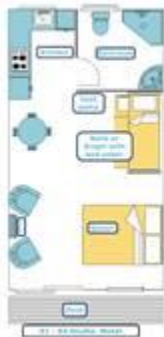

[MOTEL - STUDIO (#91-95)](#) One Room Open Plan - Sleeps 4

Queen Bed - with either a set of bunks or two singles

All beds are fully made with linen/bedding - Guests bring own pool towels

[Kitchen](#) - Hot plates, microwave, fridge/freezer, jug & toaster

[Bathroom](#) - Shower, toilet, hairdryer, heated towel rail & towels - Iron & ironing board

[Living](#) - TV & DVD player, heat pump/air conditioner

[Minimum stays may apply - check when booking.](#)

~ Motel - Studio ~