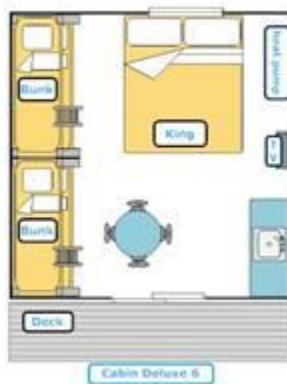

[CABIN DELUXE 6 (#11-13)](#) One Room - Sleeps 6 [BYO Towels or Hire](#)

King bed & two sets of bunks (King can be split into two singles - prior notice required)
King Bed made - Linen/bedding supplied for single beds. Guests bring own shower/pool towels.

TV, heat pump/air conditioner

[Kitchenette](#) - small fridge, sink, microwave, Jug & toaster

Guests use communal kitchen or BBQ for cooking

[No Bathroom](#) Guests use communal toilets & showers with under floor heating.

[Minimum stays may apply - check when booking.](#)

~ Cabin - Deluxe 6 ~