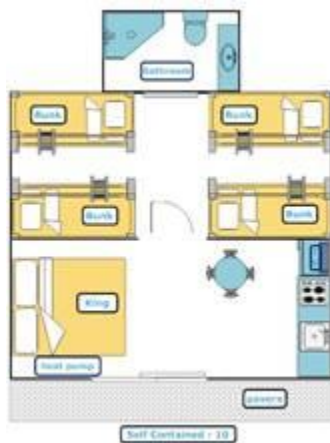

[Kitchen](#) - Hot plates, microwave, fridge/freezer, jug & toaster

[Bathroom](#) - Shower, toilet, hairdryer, heated towel rail & towels - Iron & ironing board

[Living](#) - TV & DVD player, heat pump/air conditioner

[Minimum stays may apply - check when booking.](#)

~ Motel - Studio ~

SELF-CONTAINED 10 (#43 & 44) Two Rooms - Sleeps 10

King bed & four sets of bunks (King can be split into two singles - prior notice required)
King Bed made - Linen/bedding supplied for single beds. Guests bring own pool towels.

TV, heat pump/air conditioner

Kitchen - Hot plates, microwave & fridge/freezer, jug & toaster

Bathroom - Shower, toilet, hairdryer, heated towel rails & towels

Minimum stays may apply - check when booking.

TV, heat pump/air conditioner

Kitchen - Hot plates, fridge/freezer, sink microwave, Jug & toaster

Bathroom - Shower, toilet, hair dryer, heated towel rail & towels

Minimum stays may apply - check when booking.