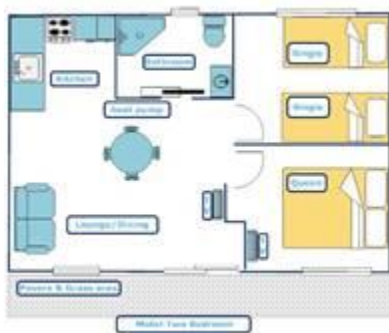

[Bathroom](#) - Shower, toilet, hairdryer, heated towel rail & towels - Iron & ironing board.

[Living](#) - TV & DVD player, heat pump/air conditioner

[Main Bedroom](#) - 2nd TV - Outside courtyard

[Minimum stays may apply - check when booking.](#)

~ Self Contained Unit 5 ~

[ENSUITE \(#23-28 30, 31\)](#) One Room - Sleeps 5

Double bed with bunk over & set of bunks - Linen/bedding supplied for all beds

TV, heat pump/air conditioner, sink, fridge, microwave, crockery, cutlery, jug, toaster & teapot.