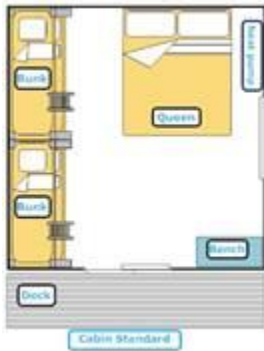

CABIN STANDARD (#1-2) One Room - Sleeps 6 BYO Towels or Hire

Queen Bed & two sets of bunks - Queen Bed made - linen/bedding supplied for single beds
Guests bring own shower/pool towels.

Small fridge, jug, toaster - (NO sink or water in unit)

No Bathroom Guests use communal toilets & showers with under floor heating.

Minimum stays may apply - check when booking.

~ Cabin - Standard ~

Children under 1 year of age are FREE in our accommodation as long as guests provide own bed and bedding for the child otherwise normal charges apply. Children under 1 year of age are Free on Sites

Cot Hire	High Chair Hire
$100.00 Bond	$50.00 Bond
$ 15.00 Per Night	$ 5.00 Per Night