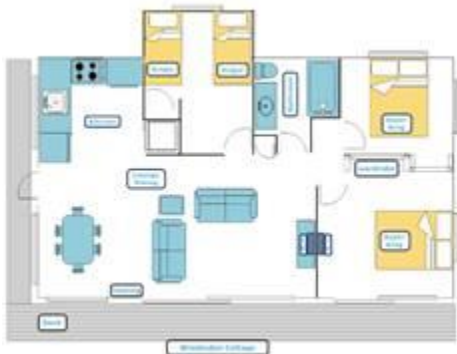

D Grade SuperChamps Accommodation

WIMBLEDON COTTAGE (#107) Three Bedrooms - Sleeps 6

Two King Beds & two single beds

All beds are fully made with linen/bedding & Electric blankets - Guests bring own pool towels

Kitchen - Dish washer, Hot plates, microwave & fridge/freezer, jug & toaster

Bathroom - Shower, toilet, hairdryer, heated towel rail & towels - Iron & ironing board

Living - TV & DVD player, stereo, heater,

Main Bedroom - 2nd TV - Large Deck overlooking Tennis Courts with Outdoor Furniture

Minimum stays may apply - check when booking.

~ Wimbledon Cottage ~