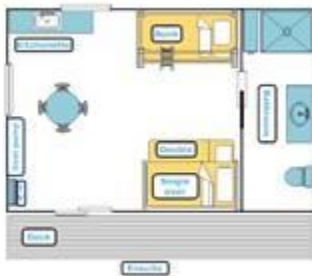

[ENSUITE (#23-28 30, 31)](#) One Room - Sleeps 5

Double bed with bunk over & set of bunks - Linen/bedding supplied for all beds

TV, heat pump/air conditioner, sink, fridge, microwave, crockery, cutlery, jug, toaster & teapot.

Kitchenette - small fridge, sink, microwave, Jug & toaster

Guests use communal kitchen or BBQ for cooking

[Bathroom](#) - Shower, toilet, heated towel rail & towels. Guests bring own pool towels.

[Minimum stays may apply - check when booking.](#)

~ Ensuite ~