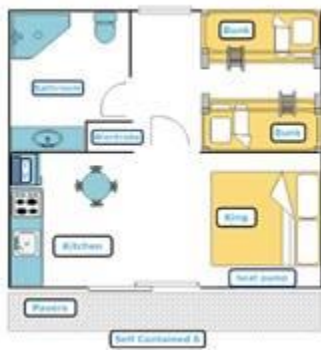

TV, heat pump/air conditioner

Kitchen - Hot plates, microwave & fridge/freezer, jug & toaster

Bathroom - Shower, toilet, hairdryer, heated towel rails & towels

Minimum stays may apply - check when booking.

~ Self Contained Unit 10 ~

SELF CONTAINED 6 (#45-47) Two Rooms - Sleeps 6

King bed & two sets of bunks (King can be split into two singles - prior notice required)

King Bed made. Linen/bedding supplied for single beds. Guests bring own pool towels.

TV, heat pump/air conditioner

Kitchen - Hot plates, fridge/freezer, sink microwave, Jug & toaster

Bathroom - Shower, toilet, hair dryer, heated towel rail & towels

Minimum stays may apply - check when booking.

~ Self Contained Unit 6~

[SELF CONTAINED 5 \(#22-29\)](#) One Room - Sleeps 5

Double bed with bunk over & set of bunks - Linen/bedding supplied for all beds

TV, heat pump/air conditioner, sink, fridge, microwave, crockery, cutlery, jug, toaster & teapot.