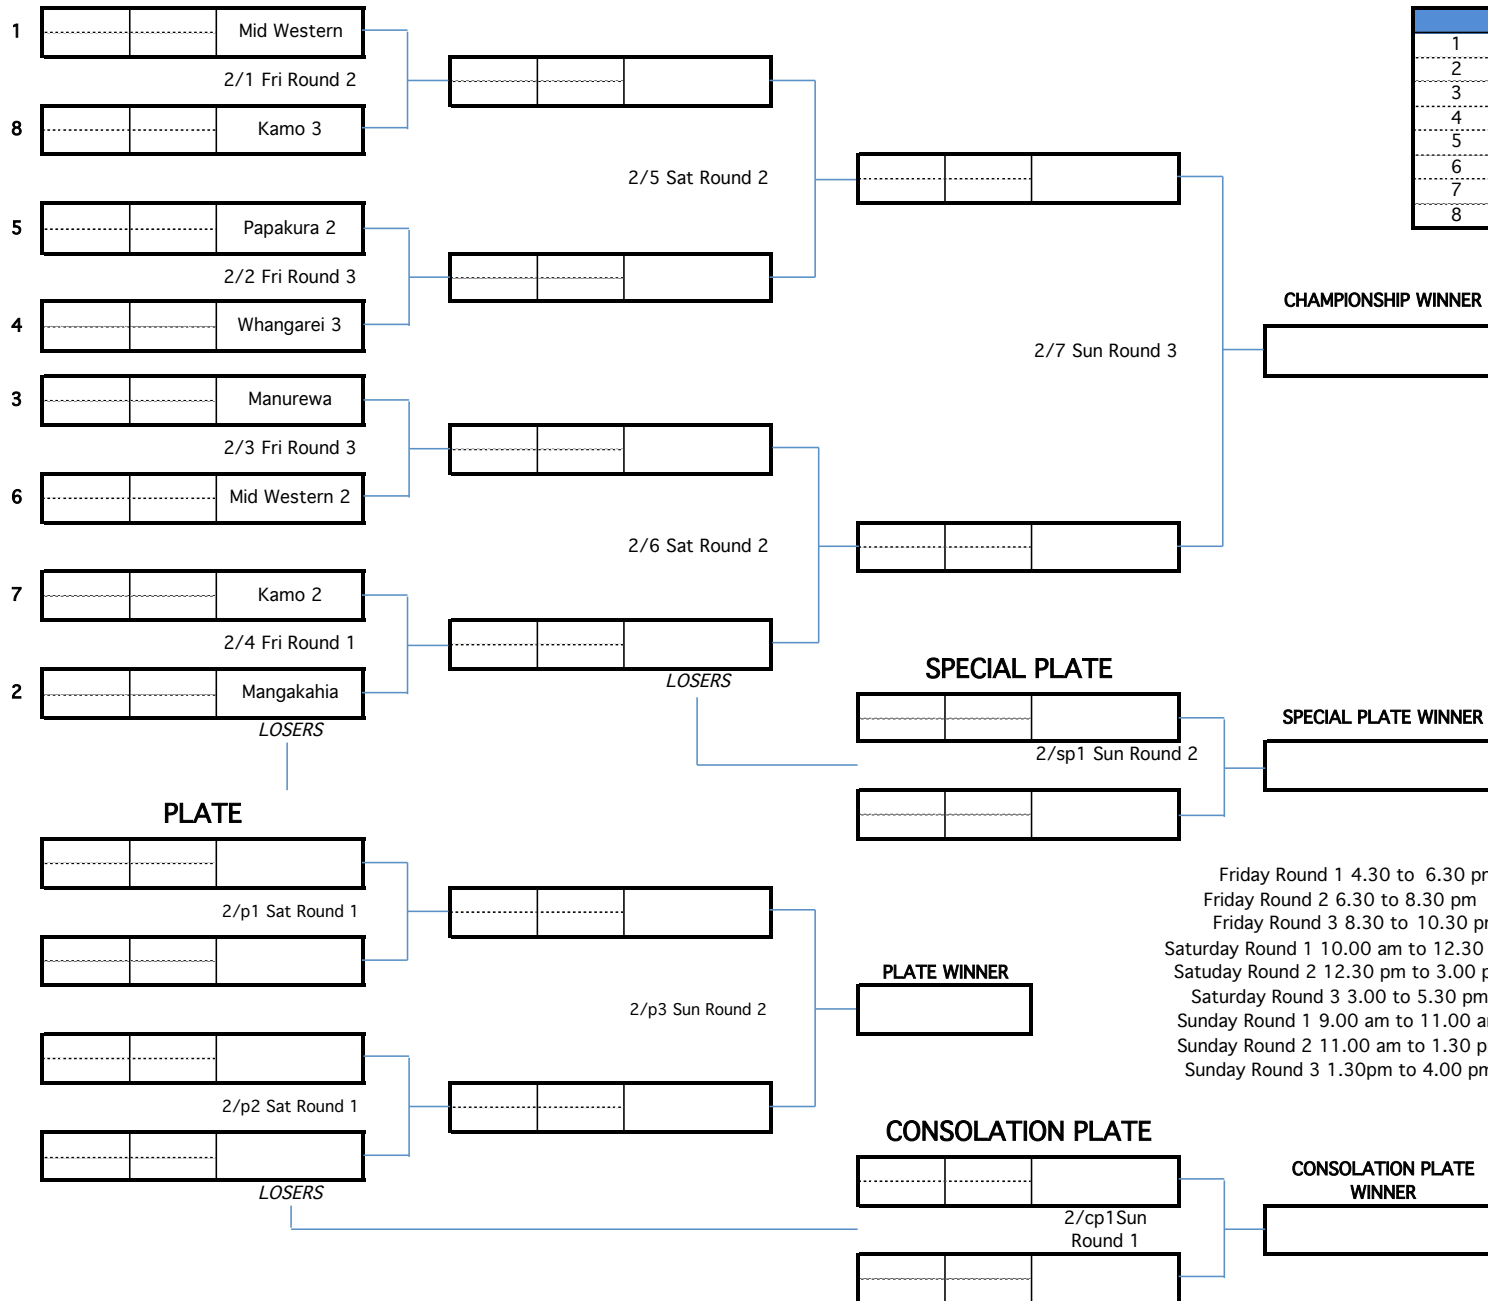

# A D Long New Zealand Masters Teams Competition Division 2

PLAYER SEEDINGS			
1	Mid Western		
2	Mangakahia		
3	Manurewa		
4	Whangarei 3		
5	Papakura 2		
6	Mid Western 2		
7	Kamo 2		
8	Kamo 3		

Friday Round 1 4.30 to 6.30 pm  
 Friday Round 2 6.30 to 8.30 pm  
 Friday Round 3 8.30 to 10.30 pm  
 Saturday Round 1 10.00 am to 12.30 pm  
 Saturday Round 2 12.30 pm to 3.00 pm  
 Saturday Round 3 3.00 to 5.30 pm  
 Sunday Round 1 9.00 am to 11.00 am  
 Sunday Round 2 11.00 am to 1.30 pm  
 Sunday Round 3 1.30pm to 4.00 pm