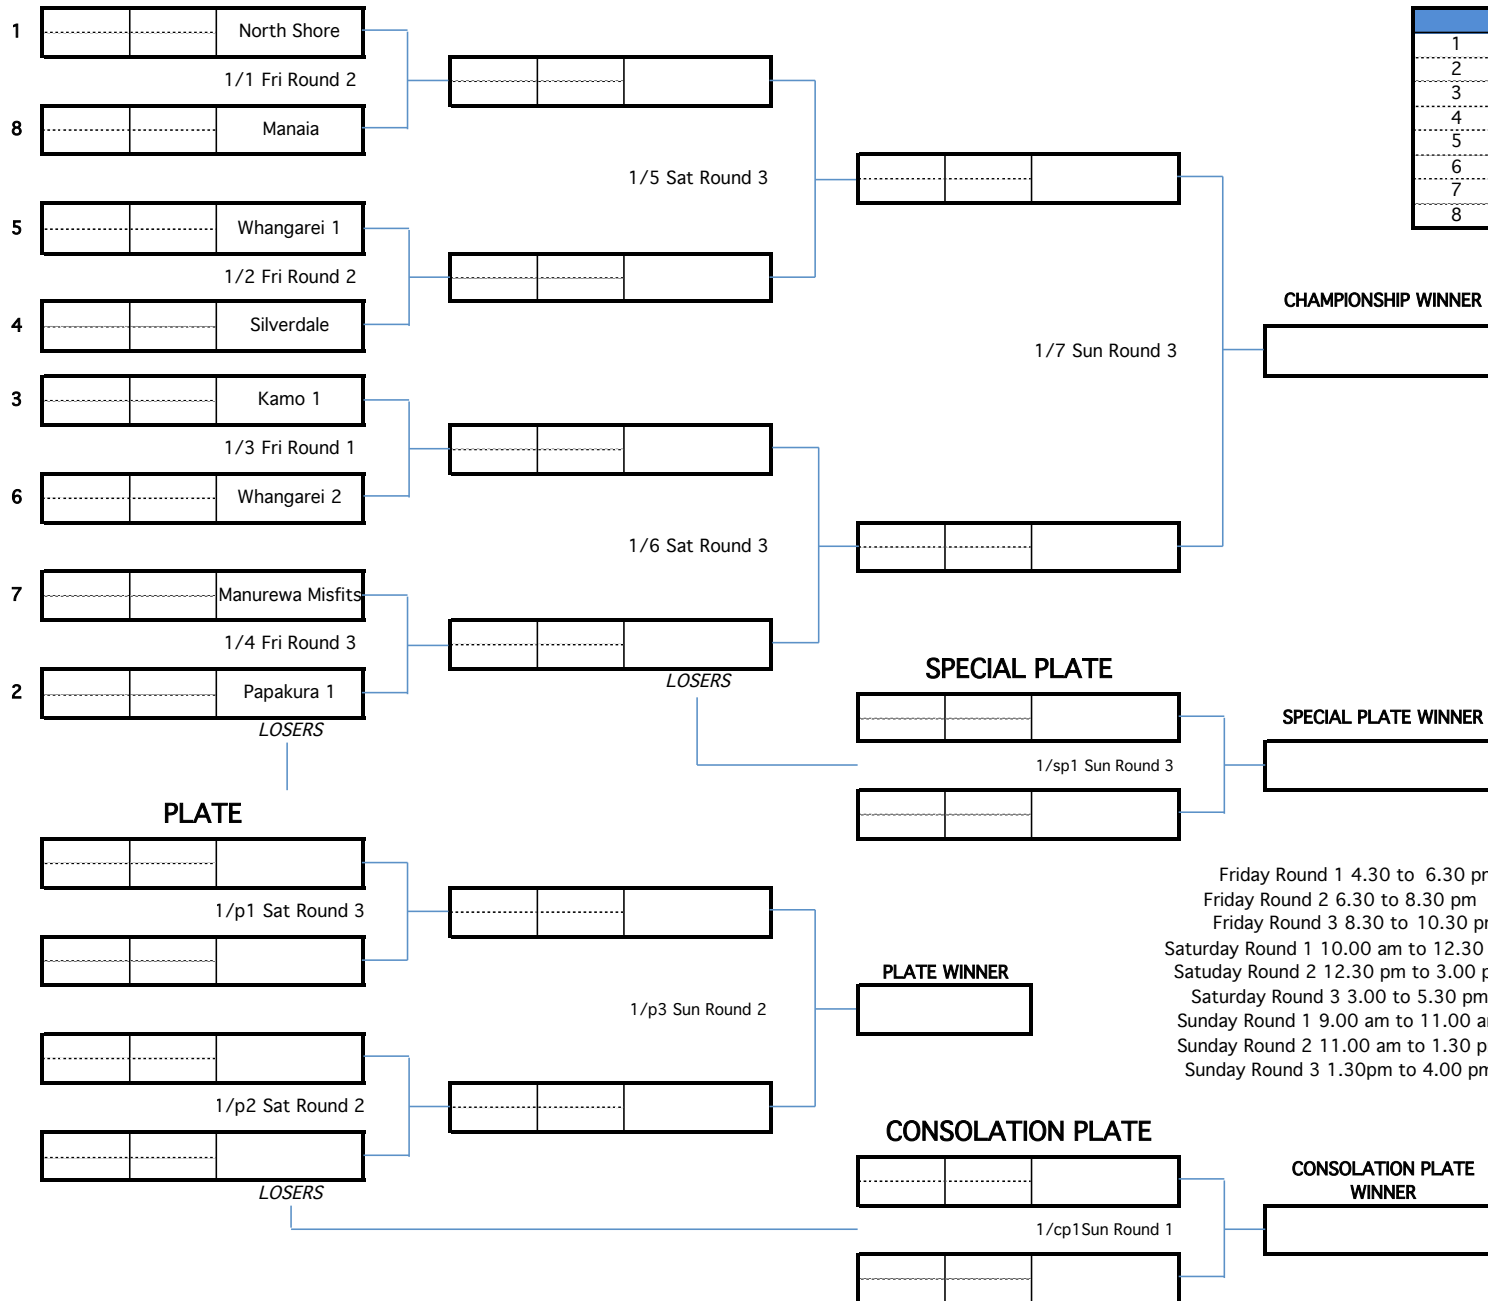

A D Long New Zealand Masters Teams Competition Division 1

PLAYER SEEDINGS			
1	North Shore		
2	Papakura 1		
3	Kamo 1		
4	Silverdale		
5	Whangarei 1		
6	Whangarei 2		
7	Manurewa Misfits		
8	Manaia		

Friday Round 1 4.30 to 6.30 pm
 Friday Round 2 6.30 to 8.30 pm
 Friday Round 3 8.30 to 10.30 pm
 Saturday Round 1 10.00 am to 12.30 pm
 Saturday Round 2 12.30 pm to 3.00 pm
 Saturday Round 3 3.00 to 5.30 pm
 Sunday Round 1 9.00 am to 11.00 am
 Sunday Round 2 11.00 am to 1.30 pm
 Sunday Round 3 1.30pm to 4.00 pm