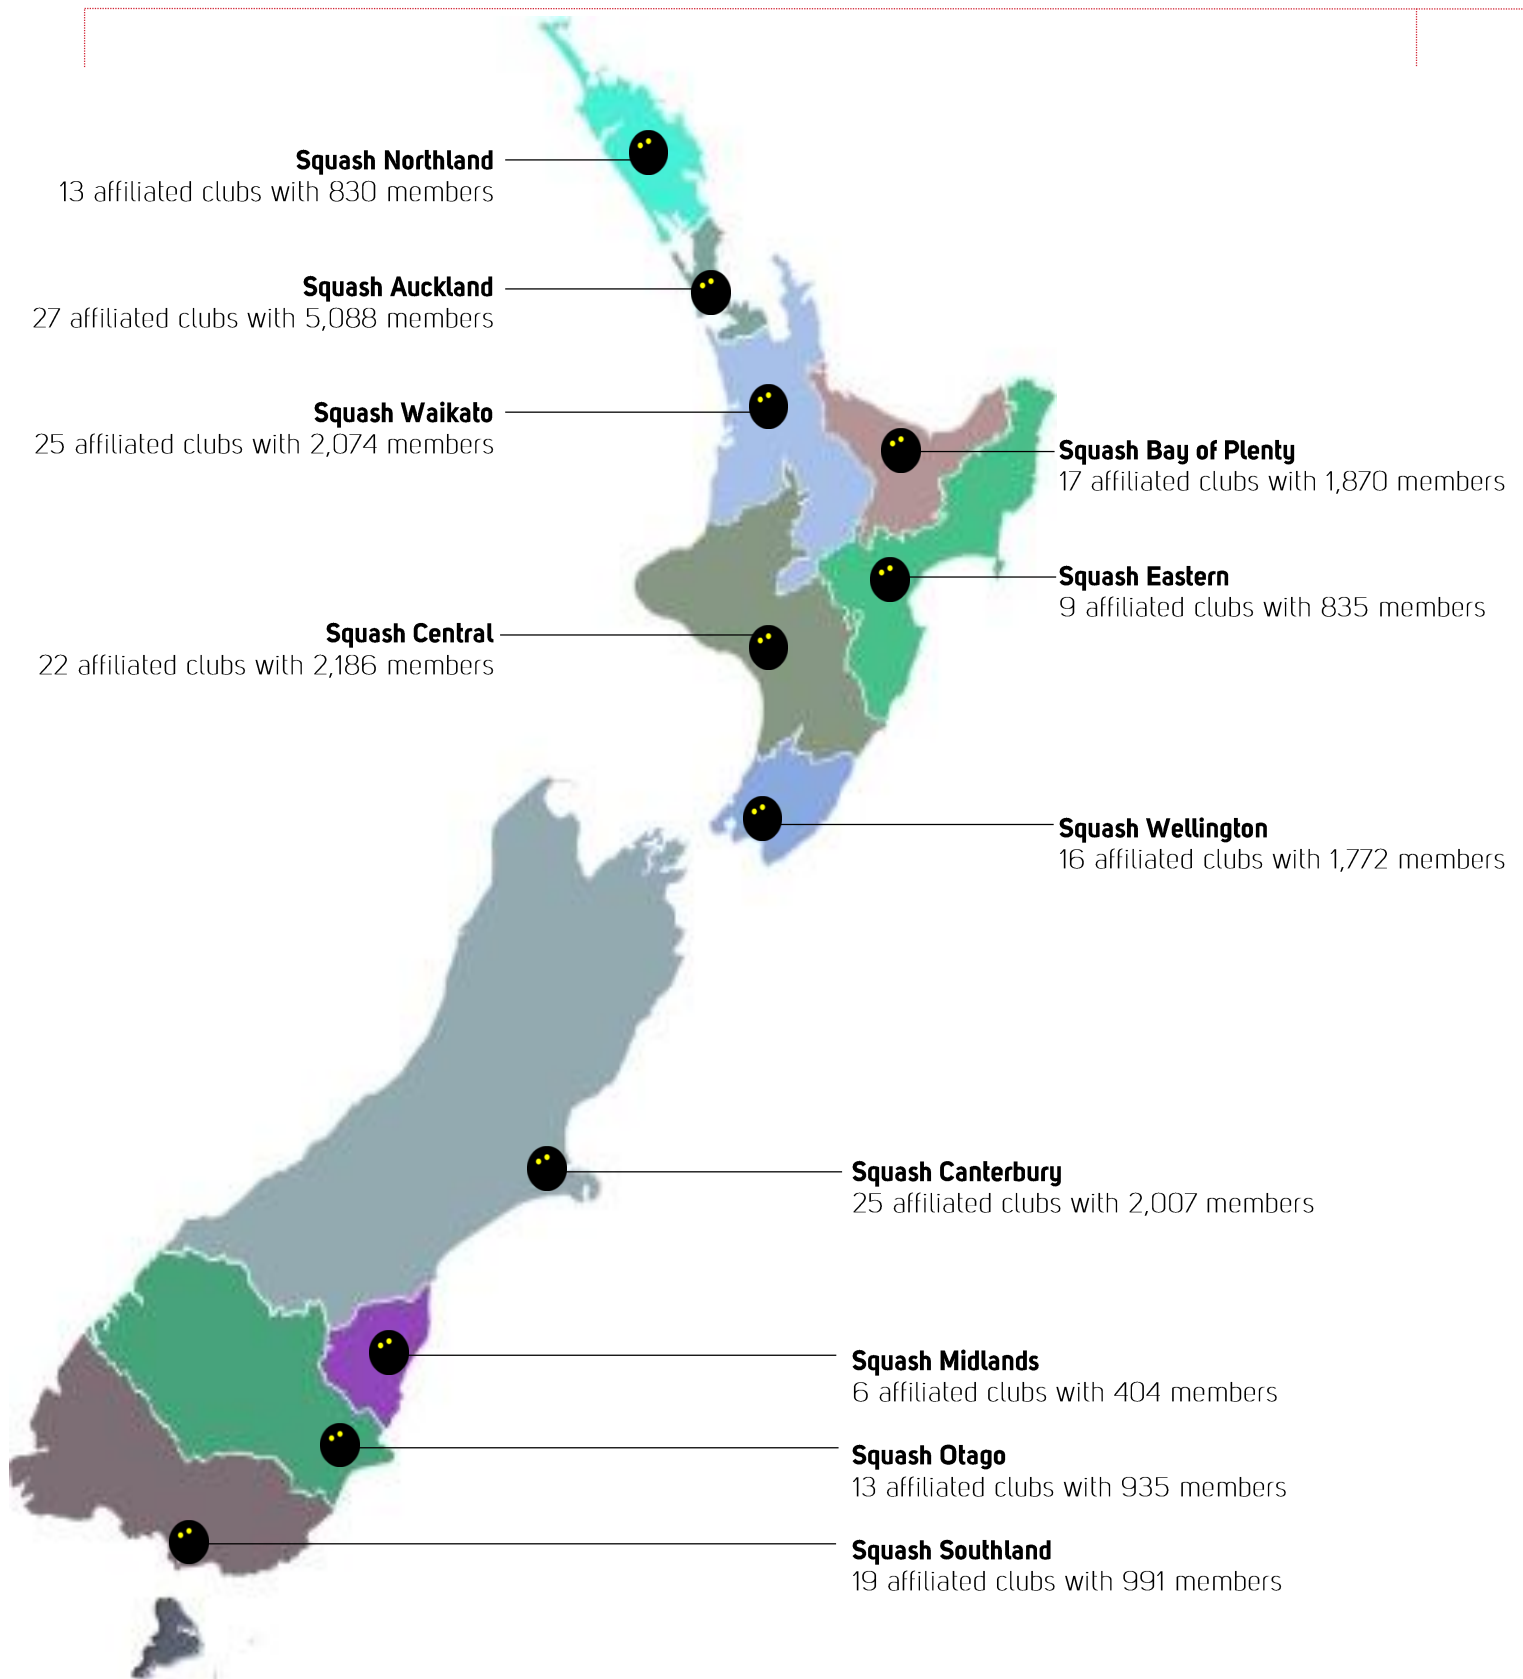

NEW ZEALAND'S SQUASH DEMOGRAPHICS

Squash New Zealand has 11 regional District Associations, 192 affiliated Squash Clubs and 18,992 registered club members (as at 1 October 2015). It is estimated that there are an additional 60,000 casual / social squash players that are part of the overall squash landscape.

THE BREAKDOWN...

BY LOCATION & GENDER

BY AGE