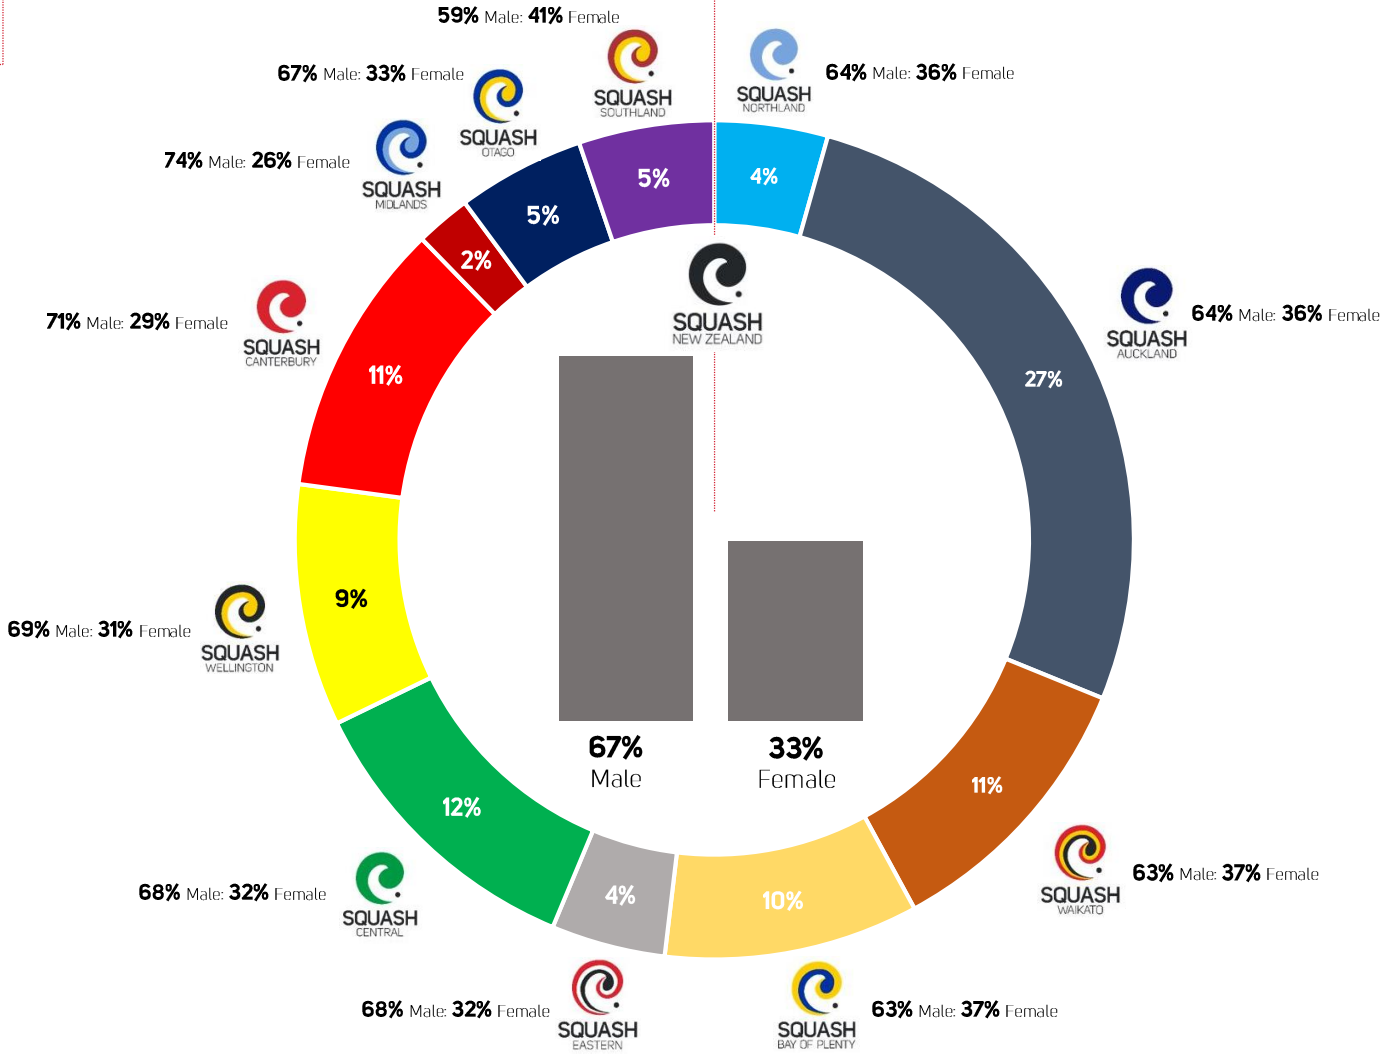

NEW ZEALAND'S SQUASH DEMOGRAPHICS

Squash New Zealand has 11 regional District Associations, 192 affiliated Squash Clubs and 18,992 registered club members (as at 1 October 2015). It is estimated that there are an additional 60,000 casual / social squash players that are part of the overall squash landscape.

THE BREAKDOWN...

BY LOCATION & GENDER

BY AGE